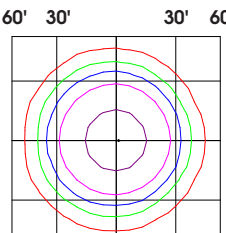

### NARROW

### WIDE

**20 WATT**  
15' ft Set back

**50 WATT**  
20' ft Set back

**120 WATT**  
30' ft Set back

**310 WATT**  
50' ft Set back