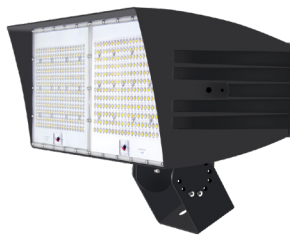

## FLOODMAX FM SERIES

FMS 20/30W

FMM 50/80W

FML 120W

FMX 200/310W

### PRODUCT DESCRIPTION:

The FloodMax family of fixtures combines performance and design in a value package. It is available in 4 sizes and 7 wattages ranging from 20W-310W. The smaller sizes come with 1/2" threaded adjustable knuckle slipfitter or a trunnion. The larger sizes come with either a 2 3/8" adjustable knuckle slipfitter or a trunnion. Typical applications include general area lighting, facade, landscape as well as signage.

### FEATURES:

- 2,500 to 40,000 lumens
- 120-277V 0-10V driver, 347-480V option (50W+ versions)
- Wide distribution standard (NEMA 6x6 or 7x7); Narrow distribution (NEMA 3x3) option
- CRI: >70
- Photo control (2 fixtures in one):
  - 120-277V button PC with removable cap included on 20-80W
  - NEMA twist lock receptacle with removable shorting cap included on 120-310W
- 10KV surge protection standard