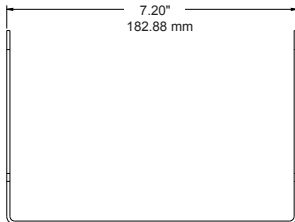

DIMENSIONS:

Trunion Swivel (FMS 20/30W)