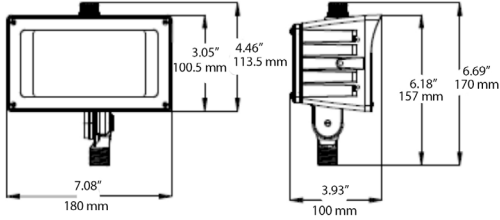

LINE DRAWINGS:

20W 30W with 1/2" THREAD KNUCKLE MOUNT