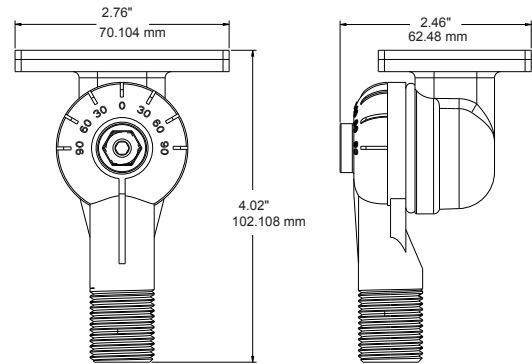

**LINE DRAWINGS:**

**20W 30W with 1/2" THREAD KNUCKLE MOUNT**

**20W 30W with Trunnion Swivel**

**50W 80W with 1/2" THREAD KNUCKLE MOUNT**

**50W 80W with TRUNNION SWIVEL MOUNT**

**120W with Slip fitter Knuckle**

**50W 80W with Slip Fitter Knuckle**

**120W with TRUNNION SWIVEL MOUNT**

**200W 310W with TRUNNION SWIVEL MOUNT**

**200W 310W with Slip fitter Knuckle**

**MOUNTING DIMENSIONS:**

Slipfitter Knuckle (50/80/120/200/310W)

Knuckle 1/2" Thread (20/30W)

Trunion Swivel  
(50/80/120/200/310W)

**DIMENSIONS:**

Trunion Swivel (FMS 20/30W)

Knuckle 1/2" Thread (FMM 50/80W)

## ISOFOOTCANDLE:

Each gridline represents one mounting height.  
 For mounting heights other than noted multiply FC by the below factor.  
 Factor =  $\frac{(\text{Chart's Mtg Height})^2}{(\text{Actual Mtg Height})^2}$