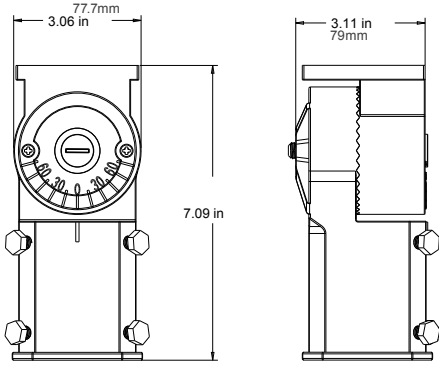

**LINE DRAWINGS:**

**20W 30W with 1/2" THREAD KNUCKLE MOUNT**

**20W 30W with Trunnion Swivel**

**50W 80W with 1/2" THREAD KNUCKLE MOUNT**

**50W 80W with TRUNNION SWIVEL MOUNT**

**120W with Slip fitter Knuckle**

**50W 80W with Slip Fitter Knuckle**

**120W with TRUNNION SWIVEL MOUNT**

**200W 310W with TRUNNION SWIVEL MOUNT**

**200W 310W with Slip fitter Knuckle**

**MOUNTING DIMENSIONS:**

Slipfitter Knuckle (50/80/120/200/310W)

Knuckle 1/2" Thread (20/30W)

Trunion Swivel  
(50/80/120/200/310W)

**DIMENSIONS:**

Trunion Swivel (FMS 20/30W)

Knuckle 1/2" Thread (FMM 50/80W)