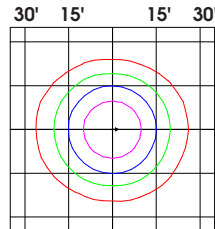

ISOFOOTCANDLE:

Each gridline represents one mounting height.
For mounting heights other than noted multiply FC by the below factor.
Factor = $\frac{(\text{Chart's Mtg Height})^2}{(\text{Actual Mtg Height})^2}$

LEGEND

 0.5 fc	 10 fc
 1 fc	 20 fc
 2 fc	 50 fc
 5 fc	

NARROW

WIDE

20 WATT
15' ft Set back