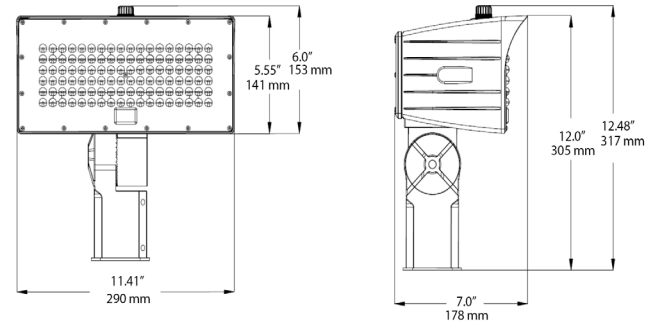

**LINE DRAWINGS:**

**20W 30W with 1/2" THREAD KNUCKLE MOUNT**

**20W 30W with Trunnion Swivel**

**50W 80W with 1/2" THREAD KNUCKLE MOUNT**

**50W 80W with TRUNNION SWIVEL MOUNT**

**120W with Slip fitter Knuckle**

**50W 80W with Slip Fitter Knuckle**

**120W with TRUNNION SWIVEL MOUNT**

**200W 310W with TRUNNION SWIVEL MOUNT**

**200W 310W with Slip fitter Knuckle**

**MOUNTING DIMENSIONS:**

Slipfitter Knuckle (50/80/120/200/310W)