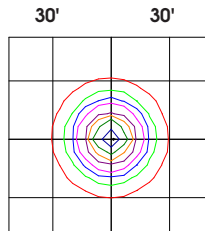

### NARROW

### WIDE

**20 WATT**  
15' ft Set back

**50 WATT**  
20' ft Set back

**120 WATT**  
30' ft Set back

**310 WATT**  
50' ft Set back