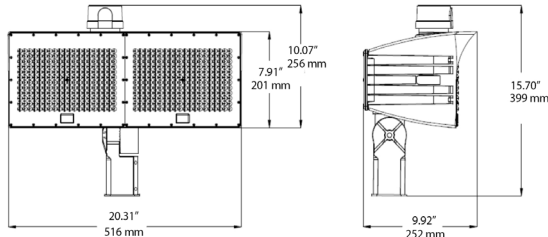

**50W 80W with Slip Fitter Knuckle**

**120W with TRUNNION SWIVEL MOUNT**

**200W 310W with TRUNNION SWIVEL MOUNT**

**200W 310W with Slip fitter Knuckle**

**MOUNTING DIMENSIONS:**

Slipfitter Knuckle (50/80/120/200/310W)