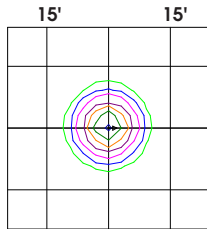

ISOFOOTCANDLE:

Each gridline represents one mounting height.
For mounting heights other than noted multiply FC by the below factor.
Factor = $\frac{(\text{Chart's Mtg Height})^2}{(\text{Actual Mtg Height})^2}$

LEGEND

■ 0.5 fc	■ 10 fc
■ 1 fc	■ 20 fc
■ 2 fc	■ 50 fc
■ 5 fc	

NARROW

WIDE

20 WATT
15' ft Set back