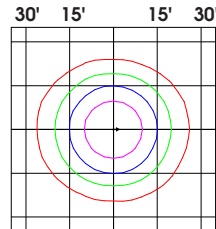

ISOFOOTCANDLE:

Each gridline represents one mounting height.
For mounting heights other than noted multiply FC by the below factor.
Factor = $\frac{(\text{Chart's Mtg Height})^2}{(\text{Actual Mtg Height})^2}$

LEGEND

■ 0.5 fc	■ 10 fc
■ 1 fc	■ 20 fc
■ 2 fc	■ 50 fc
■ 5 fc	

NARROW

WIDE

20 WATT
15' ft Set back