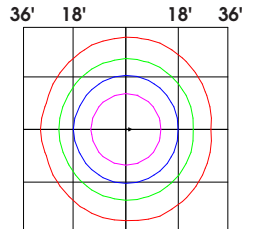

NARROW

WIDE

30 WATT
18' ft Set back