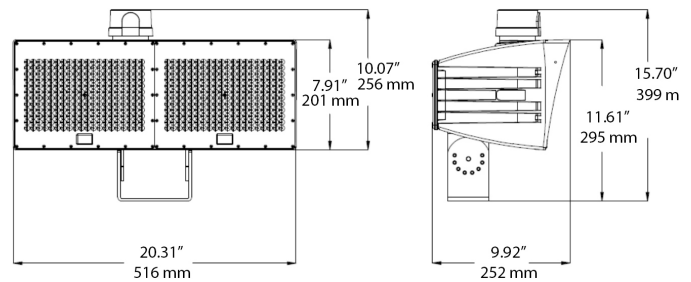

1. Photocontrol not available for 50/80W in 480V.

**SPECIFICATIONS:**

**DETAILS**

ITEM	SPECIFICATION	20W	30W	50W	80W	120W	200W	310W	
<b>GENERAL PERFORMANCE</b>	Output (lm)	2,300-2,500	3,400-3,700	6,900-7,400	9,900-10,600	14,350-15,300	29,590-31,100	39,600-41,600	
	Efficacy (lm/W)	119	115	131	133	130	135	129	
	Beam Spread Narrow (NEMA/Beam Angle)	3x3/20.8°-20.3°						3x3/19.9°-20.2°	
	Beam Spread Wide (NEMA/Field Angle)	7x7/137°-148°			6x6/128°-125°	6x6/128°-128°	6x6/126°-124°	6x6/129°-124°	6x6/125°-130°
	Max Candela (Narrow/Wide)	13,416/931	19,706/1,384	39,809/3,173	57,127/4,415	82,406/7,109	156,782/14,118	209,882/21,247	
	Color Temperature (CCT)	4000K or 5000K							
	CRI	>70							
	Lumen Maintenance (L90) hrs	>100,000							
<b>ELECTRICAL</b>	Wattage (W)	19.5	29.5	52.7	74.4	110.5	218	307	
	Power Factor	>0.90							
	Input Voltage	120-277V; 347-480V option							
<b>PHYSICAL</b>	Housing	Die Cast Aluminum							
	Lens	Tempered Glass			UV stabilized Polycarbonate				
	Weight	10.5pds/4.7kg			11.5pds/5.2kg		16.9pds/7.7kg	19.3pds/8.75kg	
	Mounting	1/2" Threaded Knuckle or Yoke			1/2" Threaded knuckle, Slipfitter or Trunnion		Slipfitter or Trunnion		
	EPA	0.25			0.68		0.97	1.53	
	Operating Temperature	-22F/-30C - 104F/40C					-40F/-40C - 104F/40C		
<b>QUALIFICATION</b>	Certification	DLC Premium, cUL, FCC, IK08 (FMS requires vandal shield), 1.5G ANSI vibration rated							
	Environment	Wet locations and IP65							
	Warranty	10-year standard warranty*							

**LINE DRAWINGS:**

**20W 30W with 1/2" THREAD KNUCKLE MOUNT**

**20W 30W with Trunnion Swivel**

**50W 80W with 1/2" THREAD KNUCKLE MOUNT**

**50W 80W with TRUNNION SWIVEL MOUNT**

**120W with Slip fitter Knuckle**

**50W 80W with Slip Fitter Knuckle**

**120W with TRUNNION SWIVEL MOUNT**

**200W 310W with TRUNNION SWIVEL MOUNT**

**200W 310W with Slip fitter Knuckle**

**MOUNTING DIMENSIONS:**

Slipfitter Knuckle (50/80/120/200/310W)