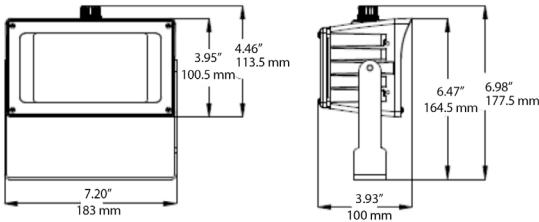

20W 30W with Trunnion Swivel