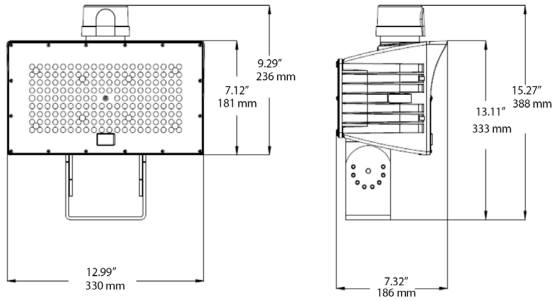

**LINE DRAWINGS:**

**20W 30W with 1/2" THREAD KNUCKLE MOUNT**

**20W 30W with Trunnion Swivel**

**50W 80W with 1/2" THREAD KNUCKLE MOUNT**

**50W 80W with TRUNNION SWIVEL MOUNT**

**120W with Slip fitter Knuckle**

**50W 80W with Slip Fitter Knuckle**

**120W with TRUNNION SWIVEL MOUNT**

**200W 310W with TRUNNION SWIVEL MOUNT**

**200W 310W with Slip fitter Knuckle**

**MOUNTING DIMENSIONS:**

Slipfitter Knuckle (50/80/120/200/310W)