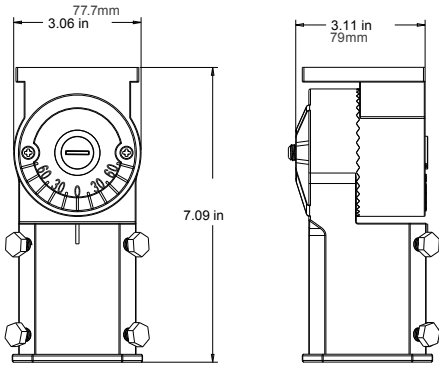

**LINE DRAWINGS:**

**20W 30W with 1/2" THREAD KNUCKLE MOUNT**

**20W 30W with Trunnion Swivel**

**50W 80W with 1/2" THREAD KNUCKLE MOUNT**

**50W 80W with TRUNNION SWIVEL MOUNT**

**120W with Slip fitter Knuckle**

**50W 80W with Slip Fitter Knuckle**

**120W with TRUNNION SWIVEL MOUNT**

**200W 310W with TRUNNION SWIVEL MOUNT**

**200W 310W with Slip fitter Knuckle**

**MOUNTING DIMENSIONS:**

Slipfitter Knuckle (50/80/120/200/310W)

Knuckle 1/2" Thread (20/30W)

Trunion Swivel (50/80/120/200/310W)

**DIMENSIONS:**

Trunion Swivel (FMS 20/30W)

Knuckle 1/2" Thread (FMM 50/80W)