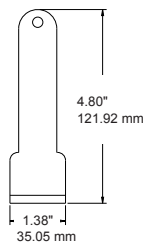

**LINE DRAWINGS:**

**20W 30W with 1/2" THREAD KNUCKLE MOUNT**

**20W 30W with Trunnion Swivel**

**50W 80W with 1/2" THREAD KNUCKLE MOUNT**

**50W 80W with TRUNNION SWIVEL MOUNT**

**120W with Slip fitter Knuckle**

**50W 80W with Slip Fitter Knuckle**

**120W with TRUNNION SWIVEL MOUNT**

**200W 310W with TRUNNION SWIVEL MOUNT**

**200W 310W with Slip fitter Knuckle**

**MOUNTING DIMENSIONS:**

Slipfitter Knuckle (50/80/120/200/310W)

Knuckle 1/2" Thread (20/30W)

Trunion Swivel (50/80/120/200/310W)

**DIMENSIONS:**

Trunion Swivel (FMS 20/30W)

Knuckle 1/2" Thread (FMM 50/80W)