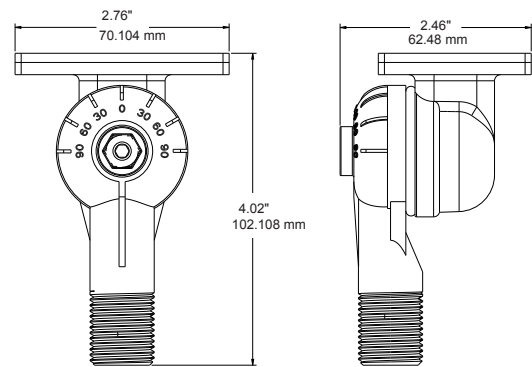

**50W 80W with Slip Fitter Knuckle**

**120W with TRUNNION SWIVEL MOUNT**

**200W 310W with TRUNNION SWIVEL MOUNT**

**200W 310W with Slip fitter Knuckle**

**MOUNTING DIMENSIONS:**

Slipfitter Knuckle (50/80/120/200/310W)

Knuckle 1/2" Thread (20/30W)

Trunion Swivel (50/80/120/200/310W)

**DIMENSIONS:**

Trunion Swivel (FMS 20/30W)

Knuckle 1/2" Thread (FMM 50/80W)

## ISOFOOTCANDLE:

Each gridline represents one mounting height.  
 For mounting heights other than noted multiply FC by the below factor.  
 Factor =  $\frac{(\text{Chart's Mtg Height})^2}{(\text{Actual Mtg Height})^2}$