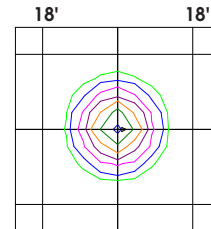

NARROW

WIDE

30 WATT
18' ft Set back