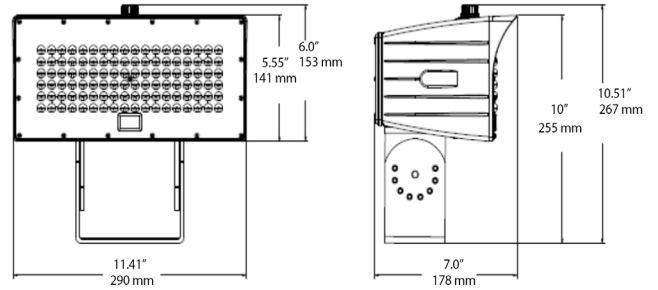

**LINE DRAWINGS:**

**20W 30W with 1/2" THREAD KNUCKLE MOUNT**

**20W 30W with Trunnion Swivel**

**50W 80W with 1/2" THREAD KNUCKLE MOUNT**

**50W 80W with TRUNNION SWIVEL MOUNT**

**120W with Slip fitter Knuckle**

**50W 80W with Slip Fitter Knuckle**

**120W with TRUNNION SWIVEL MOUNT**

**200W 310W with TRUNNION SWIVEL MOUNT**

**200W 310W with Slip fitter Knuckle**

**MOUNTING DIMENSIONS:**

Slipfitter Knuckle (50/80/120/200/310W)