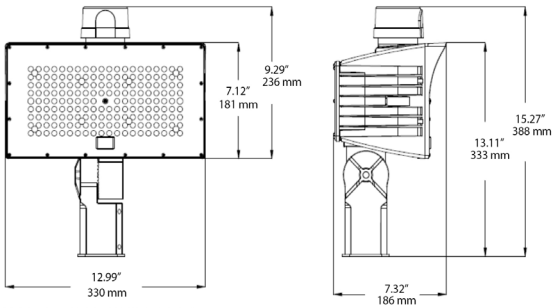

**LINE DRAWINGS:**

**20W 30W with 1/2" THREAD KNUCKLE MOUNT**

**20W 30W with Trunnion Swivel**

**50W 80W with 1/2" THREAD KNUCKLE MOUNT**

**50W 80W with TRUNNION SWIVEL MOUNT**

**120W with Slip fitter Knuckle**

**50W 80W with Slip Fitter Knuckle**

**120W with TRUNNION SWIVEL MOUNT**

**200W 310W with TRUNNION SWIVEL MOUNT**

**200W 310W with Slip fitter Knuckle**

**MOUNTING DIMENSIONS:**

Slipfitter Knuckle (50/80/120/200/310W)