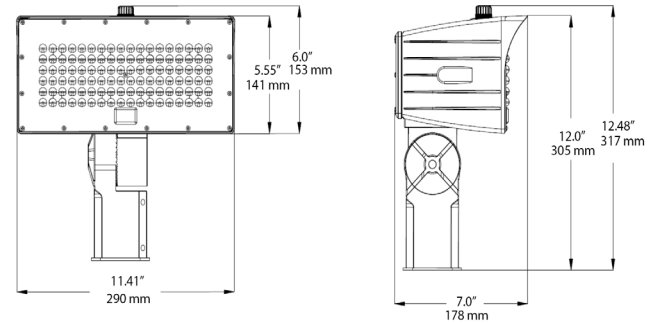

**LINE DRAWINGS:**

**20W 30W with 1/2" THREAD KNUCKLE MOUNT**

**20W 30W with Trunnion Swivel**

**50W 80W with 1/2" THREAD KNUCKLE MOUNT**

**50W 80W with TRUNNION SWIVEL MOUNT**

**120W with Slip fitter Knuckle**

**50W 80W with Slip Fitter Knuckle**

**120W with TRUNNION SWIVEL MOUNT**

**200W 310W with TRUNNION SWIVEL MOUNT**

**200W 310W with Slip fitter Knuckle**

**MOUNTING DIMENSIONS:**

Slipfitter Knuckle (50/80/120/200/310W)