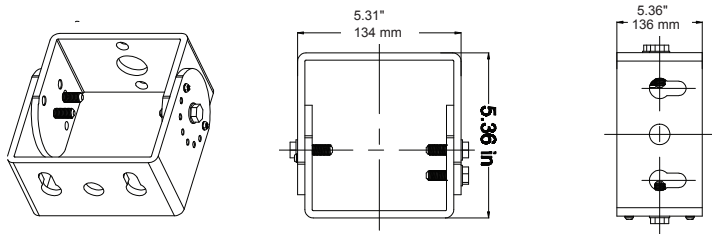

**LINE DRAWINGS:**

**20W 30W with 1/2" THREAD KNUCKLE MOUNT**

**20W 30W with Trunnion Swivel**

**50W 80W with 1/2" THREAD KNUCKLE MOUNT**

**50W 80W with TRUNNION SWIVEL MOUNT**

**120W with Slip fitter Knuckle**

**50W 80W with Slip Fitter Knuckle**

**120W with TRUNNION SWIVEL MOUNT**

**200W 310W with TRUNNION SWIVEL MOUNT**

**200W 310W with Slip fitter Knuckle**

**MOUNTING DIMENSIONS:**

Slipfitter Knuckle (50/80/120/200/310W)

Knuckle 1/2" Thread (20/30W)

Trunion Swivel (50/80/120/200/310W)

**DIMENSIONS:**

Trunion Swivel (FMS 20/30W)

Knuckle 1/2" Thread (FMM 50/80W)