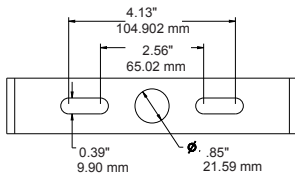

1. Photocontrol not available for 50/80W in 480V.

**SPECIFICATIONS:**

**DETAILS**

ITEM	SPECIFICATION	20W	30W	50W	80W	120W	200W	310W	
<b>GENERAL PERFORMANCE</b>	Output (lm)	2,300-2,500	3,400-3,700	6,900-7,400	9,900-10,600	14,350-15,300	29,590-31,100	39,600-41,600	
	Efficacy (lm/W)	119	115	131	133	130	135	129	
	Beam Spread Narrow (NEMA/Beam Angle)	3x3/20.8°-20.3°						3x3/19.9°-20.2°	
	Beam Spread Wide (NEMA/Field Angle)	7x7/137°-148°			6x6/128°-125°	6x6/128°-128°	6x6/126°-124°	6x6/129°-124°	6x6/125°-130°
	Max Candela (Narrow/Wide)	13,416/931	19,706/1,384	39,809/3,173	57,127/4,415	82,406/7,109	156,782/14,118	209,882/21,247	
	Color Temperature (CCT)	4000K or 5000K							
	CRI	>70							
	Lumen Maintenance (L90) hrs	>100,000							
<b>ELECTRICAL</b>	Wattage (W)	19.5	29.5	52.7	74.4	110.5	218	307	
	Power Factor	>0.90							
	Input Voltage	120-277V; 347-480V option							
<b>PHYSICAL</b>	Housing	Die Cast Aluminum							
	Lens	Tempered Glass			UV stabilized Polycarbonate				
	Weight	10.5pds/4.7kg			11.5pds/5.2kg		16.9pds/7.7kg	19.3pds/8.75kg	
	Mounting	1/2" Threaded Knuckle or Yoke			1/2" Threaded knuckle, Slipfitter or Trunnion		Slipfitter or Trunnion		
	EPA	0.25			0.68		0.97	1.53	
	Operating Temperature	-22F/-30C - 104F/40C					-40F/-40C - 104F/40C		
<b>QUALIFICATION</b>	Certification	DLC Premium, cUL, FCC, IK08 (FMS requires vandal shield), 1.5G ANSI vibration rated							
	Environment	Wet locations and IP65							
	Warranty	10-year standard warranty*							

**50W 80W with Slip Fitter Knuckle**

**120W with TRUNNION SWIVEL MOUNT**

**200W 310W with TRUNNION SWIVEL MOUNT**

**200W 310W with Slip fitter Knuckle**

**MOUNTING DIMENSIONS:**

Slipfitter Knuckle (50/80/120/200/310W)

Knuckle 1/2" Thread (20/30W)

Trunion Swivel (50/80/120/200/310W)

**DIMENSIONS:**

Trunion Swivel (FMS 20/30W)

Knuckle 1/2" Thread (FMM 50/80W)