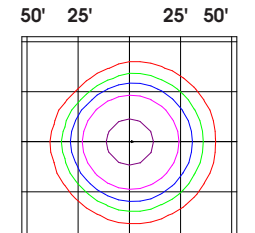

80 WATT
25' ft Set back