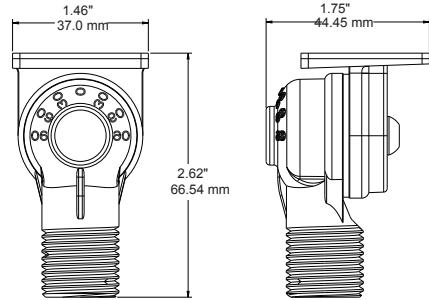

**LINE DRAWINGS:**

**20W 30W with 1/2" THREAD KNUCKLE MOUNT**

**20W 30W with Trunnion Swivel**

**50W 80W with 1/2" THREAD KNUCKLE MOUNT**

**50W 80W with TRUNNION SWIVEL MOUNT**

**120W with Slip fitter Knuckle**

**50W 80W with Slip Fitter Knuckle**

**120W with TRUNNION SWIVEL MOUNT**

**200W 310W with TRUNNION SWIVEL MOUNT**

**200W 310W with Slip fitter Knuckle**

**MOUNTING DIMENSIONS:**

Slipfitter Knuckle (50/80/120/200/310W)

Knuckle 1/2" Thread (20/30W)

Trunion Swivel (50/80/120/200/310W)

**DIMENSIONS:**

Trunion Swivel (FMS 20/30W)

Knuckle 1/2" Thread (FMM 50/80W)