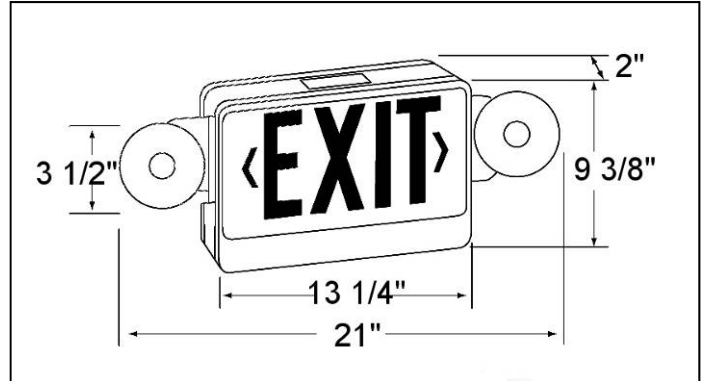

RXEL24W

Wet Location Combo Light

EXIT / EMERGENCY LIGHTING

GENERAL DESCRIPTION

Two head exit / emergency light for wet location.

MAIN FEATURES

Listing

- ETL listed for wet location.

Voltage

- Dual 120/277V
- Field selectable.

Lamps / Heads

- Exit
 - LED
 - Energy consumption: 2 watts for red letters and 1 watt for green letters.
 - Estimated 25 year life
- Emergency
 - 2 x 6V, 7W MR16 (included)
 - Adjustable