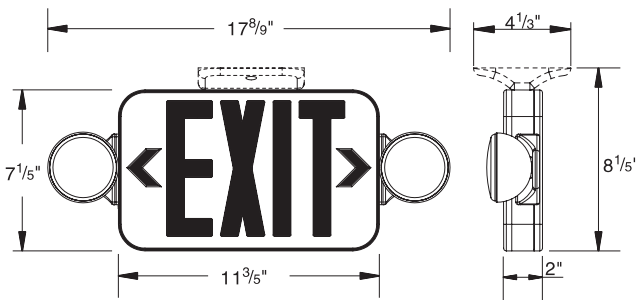

MICRO EXIT COMBO SERIES

Thermoplastic Combo LED Exit Sign/Emergency Light

Energy-saving combination LED exit sign and emergency lighting unit in one compact, modern design, flexibility and multi-function capabilities. Innovative LED Lamp heads.

DIMENSIONS

FEATURES

- Injection-molded, high impact, UL 94 V-0 Thermoplastic
- Snap-together construction speeds installation
- Universal mounting plate with quick-connect feature
- Universal J-box pattern
- Field replacement chevron directional indicator knockouts
- Universal single face and double face (extra faceplate included)
- Fully adjustable glare-free lighting heads
- White housing is standard, with an optional black housing available
- LED expected life is more than 10 years
- Vf (V) for lamp head LED is max. 3.6V, 20mA, max. wattage is 0.072W
- Dual-voltage input 120V or 277V AC operation
- Combo unit includes test switch
- Status indicator lamp
- Maintenance free sealed 3.6V Ni-Cad rechargeable battery which provides 90 minutes of emergency power
- UL 924 listed
- UL indoor damp location listed standard, 68°F (20°C) to 86°F (30°C)
- National Electrical Code (NEC)
- Five-year warranty

ELECTRICAL SPECIFICATIONS

Model	Current(mA)/Power(W)	
	@120VAC,60Hz	@277VAC,60Hz
PAC0434BXGX	32/3.9	15/3.9
PAC0434BXR	44/5.0	17/4.8
PAC0434BXGXH	32/3.9	15/3.91
PAC0434BXRH	44/5.0	17/4.85
PAC0434BXGXHRC	32/3.9	15/3.9
PAC0434BXRHRC	44/5.0	17/4.8
PAC0434BXGXHSD	27/3.0	12/3.0
PAC0434BXRHSD	25/2.8	11/2.8
PAC0434BXGXHRCSD	33/4.1	17/4.2
PAC0434BXRHRCSD	33/4.1	17/4.0

RUN TIME CHART OF REMOTE CAPABLE PAC0434

Remote Head QTY	0	1	2	3	4
Hrs of Operation	3 Hrs	2 Hrs	1.5 Hrs	N/A	N/A

ORDERING INFORMATION

Series	Operation	Number of Faces	Letter Color	Housing Finish	Options	Function
ESW-PC-LEDR-SD	B = Battery Backup	1 = One Face 2 = Two Face	R = Red G = Green	W = White B = Black	Blank = None H = High Brightness Lamp Head RC = Remote Load Capability HRC = High Brightness Lamp with Remote Capability	Blank = Standard SD = Self-Diagnostic