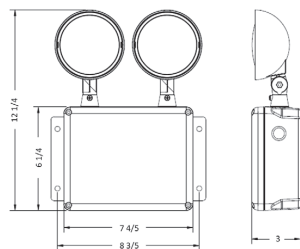

ESW-EWL-TFX-2

ESW-EWL-TFX-2

Features

- Dual-voltage input 120V/277V
- Maintenance-free sealed lead-acid battery (ESW-EWL-TFX-2) and nickel-cadmium battery (ESW-EWL-TFX-2)
- Remote-capable standard up to 14.4W (ESW-EWL-TFX-2) and 4.4W (ESW-EWL-TFX-2)
- Sealed and gasketed housing
- Corrosion- and impact-resistant thermoplastic housing
- ESW-EWL-TFX-2—two factory-installed fully adjustable 6V 7.2W lamp heads
- ESW-EWL-TFX-2—two factory-installed fully adjustable 15 LED lamp heads
- Temp rating: ~~100~~° wet
- UL 924 Listed for wet location
- CSA Listed (ESW-EWL-TFX-2)

Dimensions

ESW-EWL-TFX-2

ESW-EWL-TFX-2

Ordering Information

Series	Options	Example Cat #
ESW-EWL-TFX-2	Blank = Standard	ESW-EWL-TFX-2
ESW-EWL-TFX-2	Blank = Standard RC = Remote Capable	ESW-EWL-TFX-2