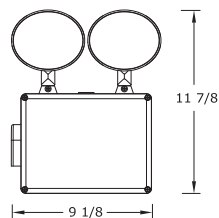

ESW-EWL-TFX-2

ESW-EWL-TFX-2

Features

- Dual-voltage input 120V/277V
- Maintenance-free sealed lead-acid battery (ESW-EWL-TFX-2) and nickel-cadmium battery (ESW-EWL-TFX-2)
- Remote-capable standard up to 14.4W (ESW-EWL-TFX-2) and 4.4W (ESW-EWL-TFX-2)
- Sealed and gasketed housing
- Corrosion- and impact-resistant thermoplastic housing
- ESW-EWL-TFX-2—two factory-installed fully adjustable 6V 7.2W lamp heads
- ESW-EWL-TFX-2—two factory-installed fully adjustable 15 LED lamp heads
- Temp rating: ~~100~~° wet
- UL 924 Listed for wet location
- CSA Listed (ESW-EWL-TFX-2)

Dimensions

ESW-EWL-TFX-2

ESW-EWL-TFX-2

Ordering Information

Series	Options	Example Cat #
ESW-EWL-TFX-2	Blank = Standard	ESW-EWL-TFX-2
ESW-EWL-TFX-2	Blank = Standard RC = Remote Capable	ESW-EWL-TFX-2