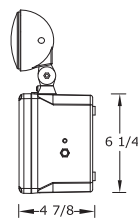

ESW-EWL-TFX-2

ESW-EWL-TFX-2

Features

- Dual-voltage input 120V/277V
- Maintenance-free sealed lead-acid battery (ESW-EWL-TFX-2) and nickel-cadmium battery (ESW-EWL-TFX-2)
- Remote-capable standard up to 14.4W (ESW-EWL-TFX-2) and 4.4W (ESW-EWL-TFX-2)
- Sealed and gasketed housing
- Corrosion- and impact-resistant thermoplastic housing
- ESW-EWL-TFX-2—two factory-installed fully adjustable 6V 7.2W lamp heads
- ESW-EWL-TFX-2—two factory-installed fully adjustable 15 LED lamp heads
- Temp rating: ~~100~~° wet
- UL 924 Listed for wet location
- CSA Listed (ESW-EWL-TFX-2)

Dimensions

ESW-EWL-TFX-2

ESW-EWL-TFX-2

Ordering Information

Series	Options	Example Cat #
ESW-EWL-TFX-2	Blank = Standard	ESW-EWL-TFX-2
ESW-EWL-TFX-2	Blank = Standard RC = Remote Capable	ESW-EWL-TFX-2