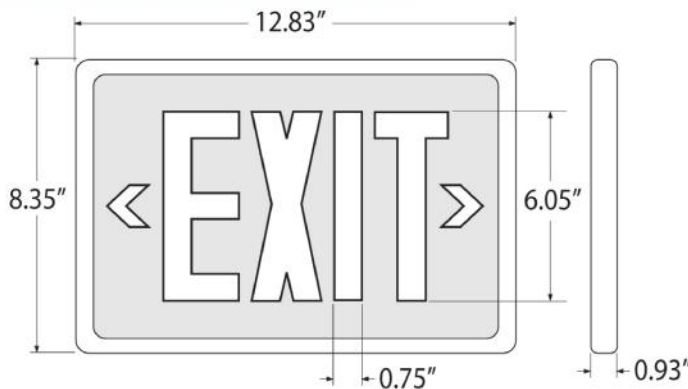

SPECIFICATIONS

ILLUMINATION SOURCE

- Borosilicate (hard) glass
- Internally coated with phosphorescent powder
- Filled with Tritium gas

BRIGHTNESS

- Minimum brightness at time of manufacture of 0.15 foot lamberts.

CONSTRUCTION

- Encased in high-impact, fire-retardant ABS plastic

COMPLIES WITH:

- NFPA Life Safety Code 101
- U.L. 924
- City of Los Angeles
- State of California
- Council of American Building Officials (ICBO, SBCCI)
- OSHA
- USNRC
- ISO 9001

* NO ELECTRICITY

* NO BATTERIES

* ALWAYS ON

* SELF-POWERED

* NO MAINTENANCE

ORDERING INFORMATION

MODEL	LIFE IN YEARS	FRAME COLOUR	FACES	LEGEND COLOUR	ACCESSORIES
BX	10 - 10 Years	GY - Gray	S - Single	RD - Red	WG - Wire Guard
	15 - 15 Years	BK - Black	D - Double	GN - Green	AF - Aluminum Frame
	20 - 20 Years	WH - White			PC - Polycarbonate Window
					PM - Pendant Mount
					SC - Security Cover

ORDERING EXAMPLE: BX-10-BK-S-RD = BX, 10 Year, Black Frame, Single Face Sign with Red Legend