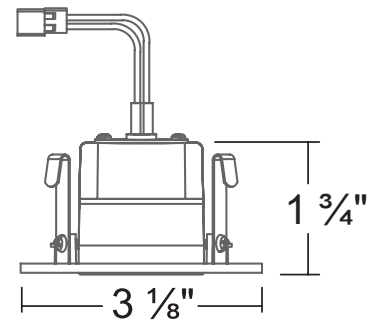

2" LED Recessed Trims Compatible with BLED2 Housings

Project:	
Type:	
Catalog #:	

BLED-2T-BW-SQ-3K

Trim: Square Baffle

Finish: White

BLED-2T-GRW-SQ-3K

Trim: Adjustable Square Gimbal

Finish: White