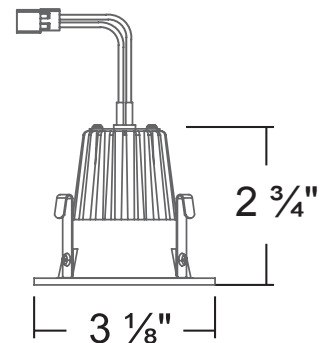

2" LED Recessed Trims Compatible with BLED2 Housings

Project:	
Type:	
Catalog #:	

BLED-2T-BW-SQ-3K

Trim: Square Baffle

Finish: White

BLED-2T-GRW-SQ-3K

Trim: Adjustable Square Gimbal

Finish: White

BLED-2T-BW-3K

Trim: Baffle

Finish: White

MODEL	DESCRIPTION	INPUT VOLTAGE	CRI	WATTS	LUMENS	LUMENS/WATT	COLOR TEMP.
BLED-2T-BW-SQ-3K	2" LED Trim / Baffle	120V @ 50Hz / 60Hz	≥90	9	600	75	3000K
BLED-2T-GRW-SQ-3K	2" LED Trim / Square Baffle	120V @ 50Hz / 60Hz	≥90	9	600	75	3000K
BLED-2T-BW-3K	2" LED Trim / Adjustable Square Baffle	120V @ 50Hz / 60Hz	≥90	9	600	75	3000K