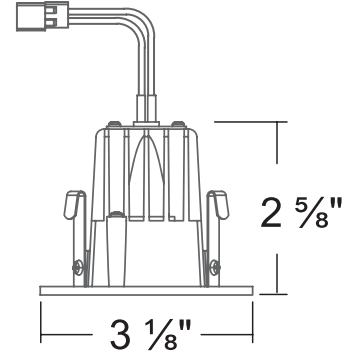

2" LED Recessed Trims Compatible with BLED2 Housings

Project:	
Type:	
Catalog #:	

BLED-2T-BW-SQ-3K

Trim: Square Baffle

Finish: White

BLED-2T-GRW-SQ-3K

Trim: Adjustable Square Gimbal

Finish: White

BLED-2T-BW-3K

Trim: Baffle

Finish: White

MODEL	DESCRIPTION	INPUT VOLTAGE	CRI	WATTS	LUMENS	LUMENS/WATT	COLOR TEMP.
BLED-2T-BW-SQ-3K	2" LED Trim / Baffle	120V @ 50Hz / 60Hz	≥90	9	600	75	3000K
BLED-2T-GRW-SQ-3K	2" LED Trim / Square Baffle	120V @ 50Hz / 60Hz	≥90	9	600	75	3000K
BLED-2T-BW-3K	2" LED Trim / Adjustable Square Baffle	120V @ 50Hz / 60Hz	≥90	9	600	75	3000K