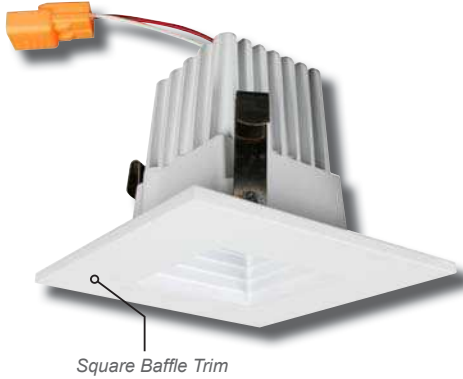

2" LED Recessed Trims Compatible with BLED2 Housings

Project:	
Type:	
Catalog #:	

BLED-2T-BW-SQ-3K

Trim: Square Baffle

Finish: White

BLED-2T-GRW-SQ-3K

Trim: Adjustable Square Gimbal

Finish: White

BLED-2T-BW-3K

Trim: Baffle

Finish: White

MODEL	DESCRIPTION	INPUT VOLTAGE	CRI	WATTS	LUMENS	LUMENS/WATT	COLOR TEMP.
BLED-2T-BW-SQ-3K	2" LED Trim / Baffle	120V @ 50Hz / 60Hz	≥90	9	600	75	3000K
BLED-2T-GRW-SQ-3K	2" LED Trim / Square Baffle	120V @ 50Hz / 60Hz	≥90	9	600	75	3000K
BLED-2T-BW-3K	2" LED Trim / Adjustable Square Baffle	120V @ 50Hz / 60Hz	≥90	9	600	75	3000K