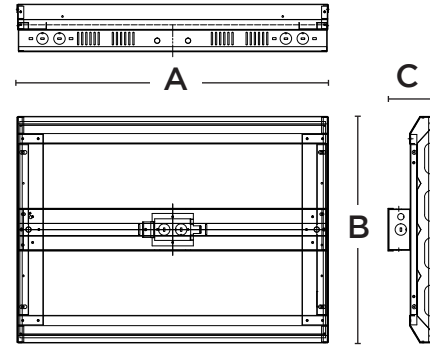

### Dimensions

65W / 85W / 130W

170W / 210W

255W / 300W

400W

PRODUCT	A (L)	B (W)	C (H)
65W/85W/130W	24"	13"	3.37"
170W/210W	24"	17.4"	3.37"
255W/300W	46"	13"	3.37"
400W	46"	17.2"	3.27"