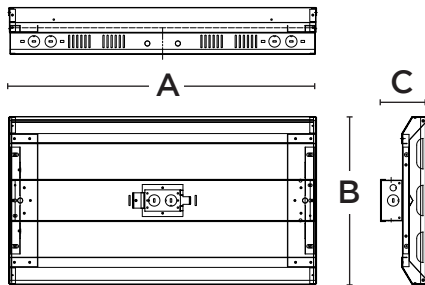

Sensor

SENSOR	TECHNOLOGY	DIMMING	DAYLIGHT HARVESTING	REMOTE CONTROL	QR CODE
MS option	PIR motion sensing	Bi-Level	Photoelectric sensor Set point on/off	RMRC-100	

BLHE Economic Linear Highbay Gen 3

ECO SERIES

Dimensions

65W / 85W / 130W

170W / 210W

255W / 300W

400W

PRODUCT	A (L)	B (W)	C (H)
65W/85W/130W	24"	13"	3.37"
170W/210W	24"	17.4"	3.37"
255W/300W	46"	13"	3.37"
400W	46"	17.2"	3.27"