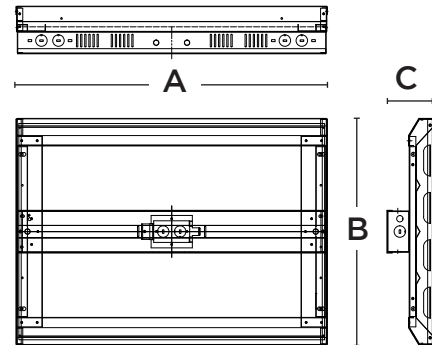

Dimensions

65W / 85W / 130W

170W / 210W

255W / 300W

400W

PRODUCT	A (L)	B (W)	C (H)
65W/85W/130W	24"	13"	3.37"
170W/210W	24"	17.4"	3.37"
255W/300W	46"	13"	3.37"
400W	46"	17.2"	3.27"