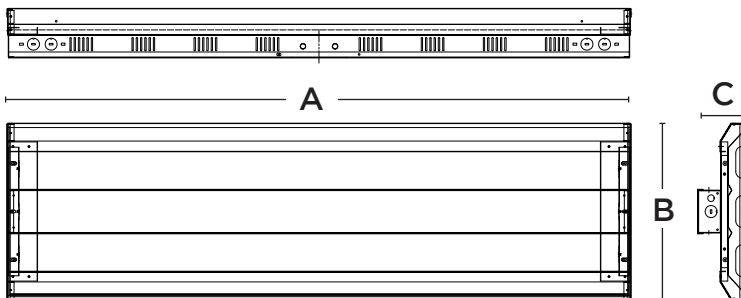

Dimensions

65W / 85W / 130W

170W / 210W

255W / 300W

400W

PRODUCT	A (L)	B (W)	C (H)
65W/85W/130W	24"	13"	3.37"
170W/210W	24"	17.4"	3.37"
255W/300W	46"	13"	3.37"
400W	46"	17.2"	3.27"