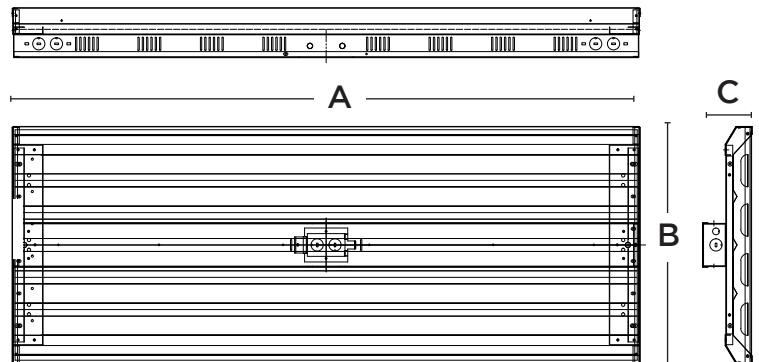

### Dimensions

65W / 85W / 130W

170W / 210W

255W / 300W

400W

PRODUCT	A (L)	B (W)	C (H)
65W/85W/130W	24"	13"	3.37"
170W/210W	24"	17.4"	3.37"
255W/300W	46"	13"	3.37"
400W	46"	17.2"	3.27"