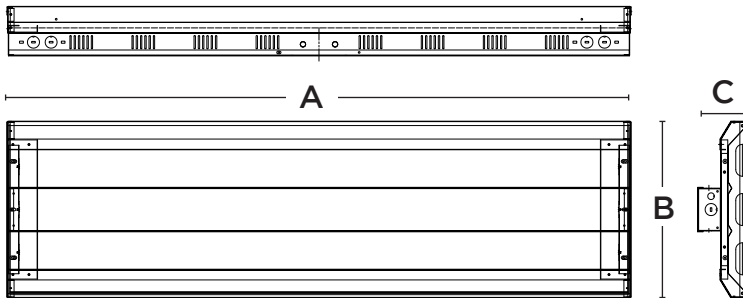

### Dimensions

65W / 85W / 130W

170W / 210W

255W / 300W

400W

PRODUCT	A (L)	B (W)	C (H)
65W/85W/130W	24"	13"	3.37"
170W/210W	24"	17.4"	3.37"
255W/300W	46"	13"	3.37"
400W	46"	17.2"	3.27"