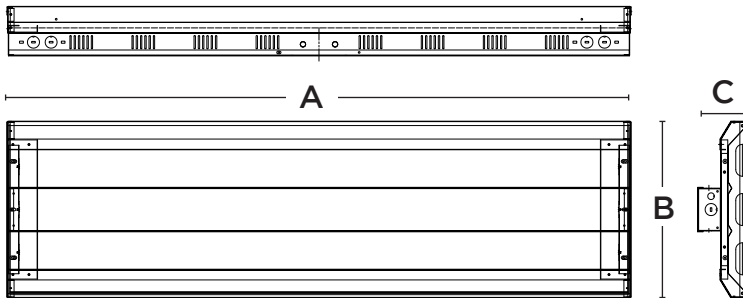

Dimensions

65W / 85W / 130W

170W / 210W

255W / 300W

400W

PRODUCT	A (L)	B (W)	C (H)
65W/85W/130W	24"	13"	3.37"
170W/210W	24"	17.4"	3.37"
255W/300W	46"	13"	3.37"
400W	46"	17.2"	3.27"