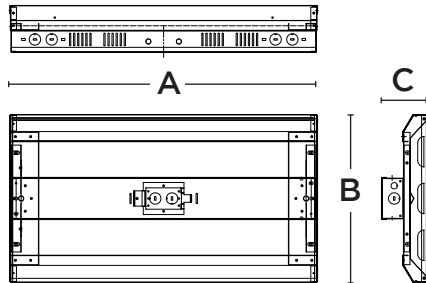

### Sensor

SENSOR	TECHNOLOGY	DIMMING	DAYLIGHT HARVESTING	REMOTE CONTROL	QR CODE
MS option	PIR motion sensing	Bi-Level	Photoelectric sensor Set point on/off	RMRC-100	

### Dimensions

65W / 85W / 130W

170W / 210W

255W / 300W

400W

PRODUCT	A (L)	B (W)	C (H)
65W/85W/130W	24"	13"	3.37"
170W/210W	24"	17.4"	3.37"
255W/300W	46"	13"	3.37"
400W	46"	17.2"	3.27"