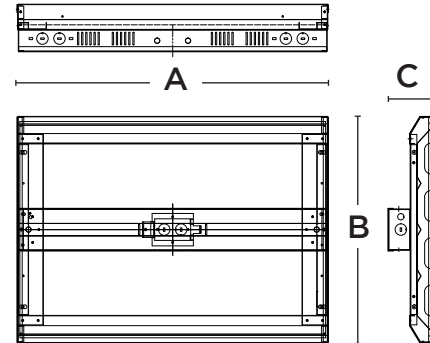

### Dimensions

65W / 85W / 130W

170W / 210W

255W / 300W

400W

PRODUCT	A (L)	B (W)	C (H)
65W/85W/130W	24"	13"	3.37"
170W/210W	24"	17.4"	3.37"
255W/300W	46"	13"	3.37"
400W	46"	17.2"	3.27"