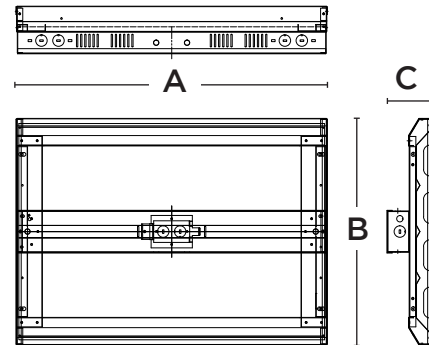

Dimensions

65W / 85W / 130W

170W / 210W

255W / 300W

400W

PRODUCT	A (L)	B (W)	C (H)
65W/85W/130W	24"	13"	3.37"
170W/210W	24"	17.4"	3.37"
255W/300W	46"	13"	3.37"
400W	46"	17.2"	3.27"