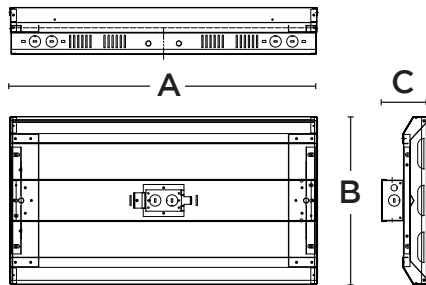

Sensor

SENSOR	TECHNOLOGY	DIMMING	DAYLIGHT HARVESTING	REMOTE CONTROL	QR CODE
MS option	PIR motion sensing	Bi-Level	Photoelectric sensor Set point on/off	RMRC-100	

BLHE Economic Linear Highbay Gen 3

ECO SERIES

Dimensions

65W / 85W / 130W

170W / 210W

255W / 300W

400W

PRODUCT	A (L)	B (W)	C (H)
65W/85W/130W	24"	13"	3.37"
170W/210W	24"	17.4"	3.37"
255W/300W	46"	13"	3.37"
400W	46"	17.2"	3.27"