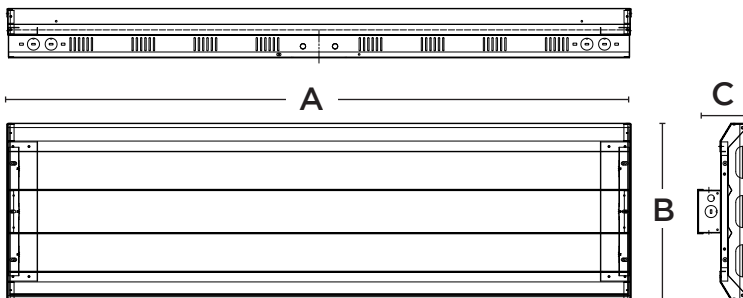

Dimensions

65W / 85W / 130W

170W / 210W

255W / 300W

400W

PRODUCT	A (L)	B (W)	C (H)
65W/85W/130W	24"	13"	3.37"
170W/210W	24"	17.4"	3.37"
255W/300W	46"	13"	3.37"
400W	46"	17.2"	3.27"