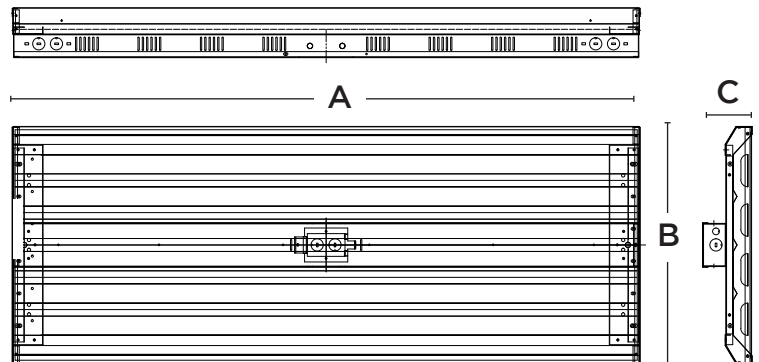

Dimensions

65W / 85W / 130W

170W / 210W

255W / 300W

400W

PRODUCT	A (L)	B (W)	C (H)
65W/85W/130W	24"	13"	3.37"
170W/210W	24"	17.4"	3.37"
255W/300W	46"	13"	3.37"
400W	46"	17.2"	3.27"