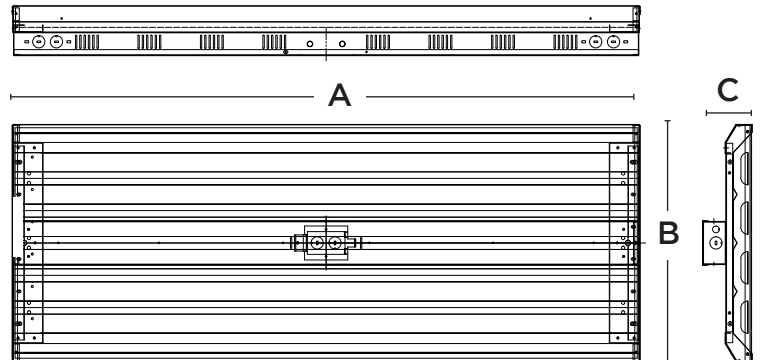

### Dimensions

65W / 85W / 130W

170W / 210W

255W / 300W

400W

PRODUCT	A (L)	B (W)	C (H)
65W/85W/130W	24"	13"	3.37"
170W/210W	24"	17.4"	3.37"
255W/300W	46"	13"	3.37"
400W	46"	17.2"	3.27"