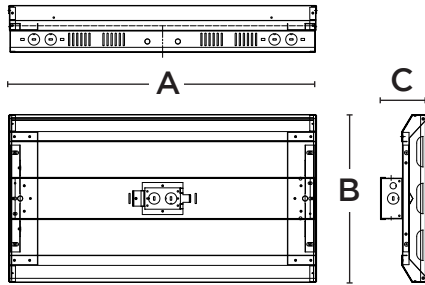

### Sensor

SENSOR	TECHNOLOGY	DIMMING	DAYLIGHT HARVESTING	REMOTE CONTROL	QR CODE
MS option	PIR motion sensing	Bi-Level	Photoelectric sensor Set point on/off	RMRC-100	

### Dimensions

65W / 85W / 130W

170W / 210W

255W / 300W

400W

PRODUCT	A (L)	B (W)	C (H)
65W/85W/130W	24"	13"	3.37"
170W/210W	24"	17.4"	3.37"
255W/300W	46"	13"	3.37"
400W	46"	17.2"	3.27"