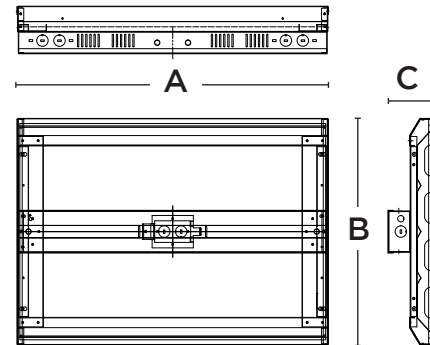

### Dimensions

65W / 85W / 130W

170W / 210W

255W / 300W

400W

PRODUCT	A (L)	B (W)	C (H)
65W/85W/130W	24"	13"	3.37"
170W/210W	24"	17.4"	3.37"
255W/300W	46"	13"	3.37"
400W	46"	17.2"	3.27"