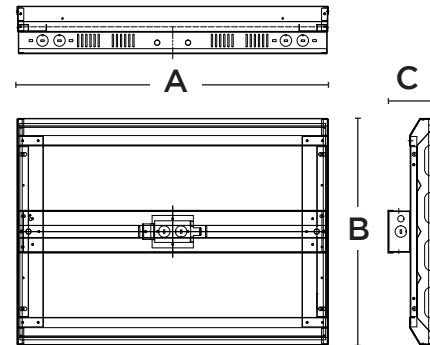

Dimensions

65W / 85W / 130W

170W / 210W

255W / 300W

400W

PRODUCT	A (L)	B (W)	C (H)
65W/85W/130W	24"	13"	3.37"
170W/210W	24"	17.4"	3.37"
255W/300W	46"	13"	3.37"
400W	46"	17.2"	3.27"