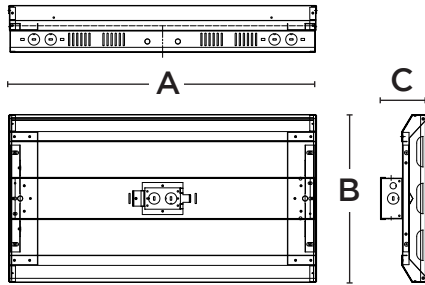

Sensor

SENSOR	TECHNOLOGY	DIMMING	DAYLIGHT HARVESTING	REMOTE CONTROL	QR CODE
MS option	PIR motion sensing	Bi-Level	Photoelectric sensor Set point on/off	RMRC-100	

BLHE Economic Linear Highbay Gen 3

ECO SERIES

Dimensions

65W / 85W / 130W

170W / 210W

255W / 300W

400W

PRODUCT	A (L)	B (W)	C (H)
65W/85W/130W	24"	13"	3.37"
170W/210W	24"	17.4"	3.37"
255W/300W	46"	13"	3.37"
400W	46"	17.2"	3.27"