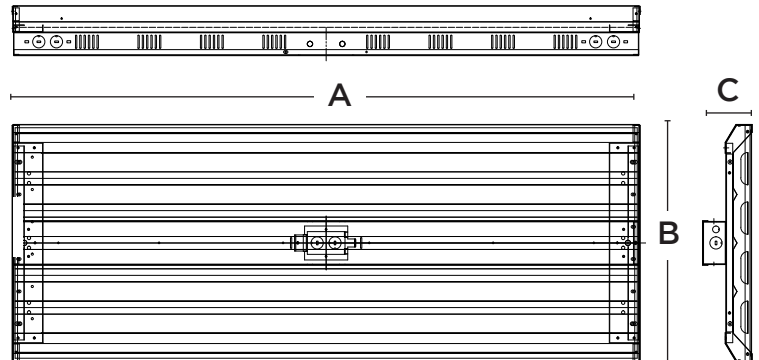

Dimensions

65W / 85W / 130W

170W / 210W

255W / 300W

400W

PRODUCT	A (L)	B (W)	C (H)
65W/85W/130W	24"	13"	3.37"
170W/210W	24"	17.4"	3.37"
255W/300W	46"	13"	3.37"
400W	46"	17.2"	3.27"