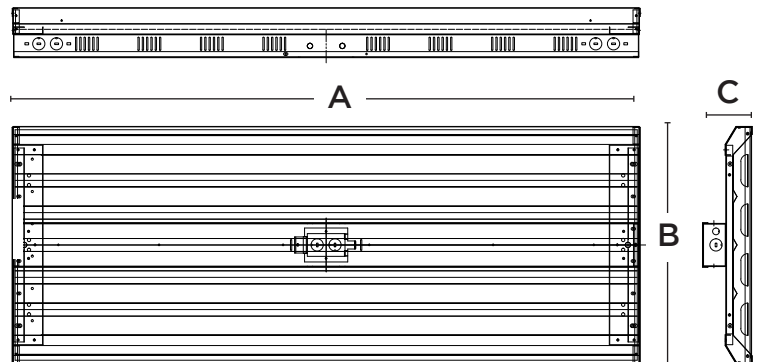

### Dimensions

65W / 85W / 130W

170W / 210W

255W / 300W

400W

PRODUCT	A (L)	B (W)	C (H)
65W/85W/130W	24"	13"	3.37"
170W/210W	24"	17.4"	3.37"
255W/300W	46"	13"	3.37"
400W	46"	17.2"	3.27"