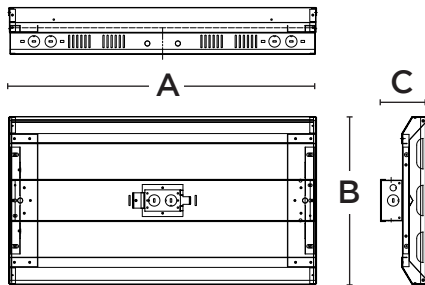

### Sensor

SENSOR	TECHNOLOGY	DIMMING	DAYLIGHT HARVESTING	REMOTE CONTROL	QR CODE
MS option	PIR motion sensing	Bi-Level	Photoelectric sensor Set point on/off	RMRC-100	

### Dimensions

65W / 85W / 130W

170W / 210W

255W / 300W

400W

PRODUCT	A (L)	B (W)	C (H)
65W/85W/130W	24"	13"	3.37"
170W/210W	24"	17.4"	3.37"
255W/300W	46"	13"	3.37"
400W	46"	17.2"	3.27"