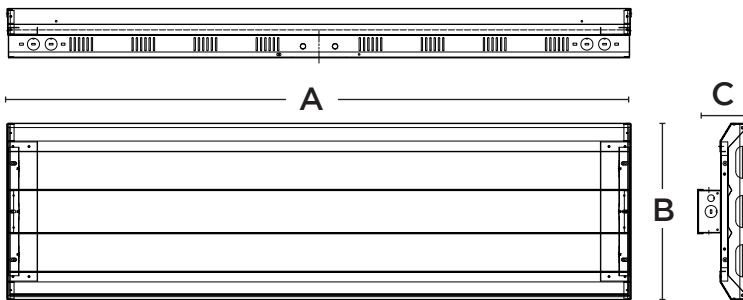

### Dimensions

65W / 85W / 130W

170W / 210W

255W / 300W

400W

PRODUCT	A (L)	B (W)	C (H)
65W/85W/130W	24"	13"	3.37"
170W/210W	24"	17.4"	3.37"
255W/300W	46"	13"	3.37"
400W	46"	17.2"	3.27"