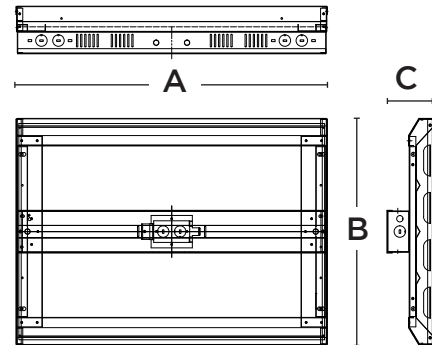

### Dimensions

65W / 85W / 130W

170W / 210W

255W / 300W

400W

PRODUCT	A (L)	B (W)	C (H)
65W/85W/130W	24"	13"	3.37"
170W/210W	24"	17.4"	3.37"
255W/300W	46"	13"	3.37"
400W	46"	17.2"	3.27"