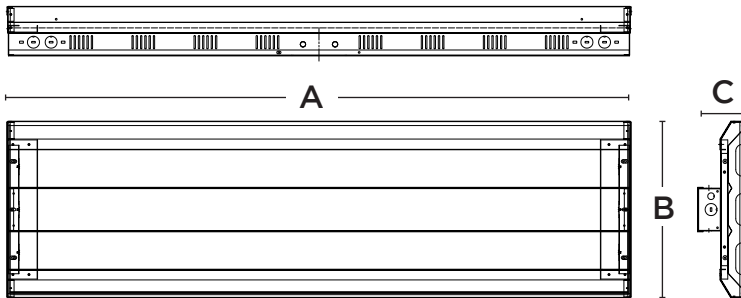

### Dimensions

65W / 85W / 130W

170W / 210W

255W / 300W

400W

PRODUCT	A (L)	B (W)	C (H)
65W/85W/130W	24"	13"	3.37"
170W/210W	24"	17.4"	3.37"
255W/300W	46"	13"	3.37"
400W	46"	17.2"	3.27"