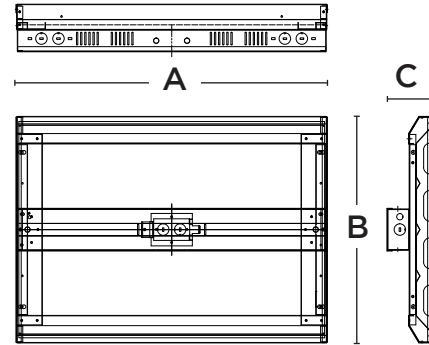

### Dimensions

65W / 85W / 130W

170W / 210W

255W / 300W

400W

PRODUCT	A (L)	B (W)	C (H)
65W/85W/130W	24"	13"	3.37"
170W/210W	24"	17.4"	3.37"
255W/300W	46"	13"	3.37"
400W	46"	17.2"	3.27"