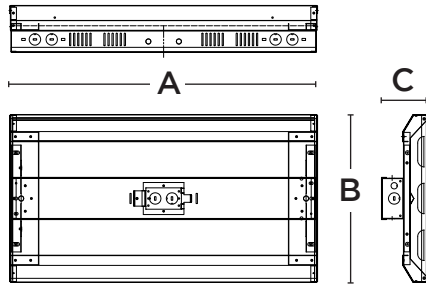

### Sensor

SENSOR	TECHNOLOGY	DIMMING	DAYLIGHT HARVESTING	REMOTE CONTROL	QR CODE
MS option	PIR motion sensing	Bi-Level	Photoelectric sensor Set point on/off	RMRC-100	

### Dimensions

65W / 85W / 130W

170W / 210W

255W / 300W

400W

PRODUCT	A (L)	B (W)	C (H)
65W/85W/130W	24"	13"	3.37"
170W/210W	24"	17.4"	3.37"
255W/300W	46"	13"	3.37"
400W	46"	17.2"	3.27"