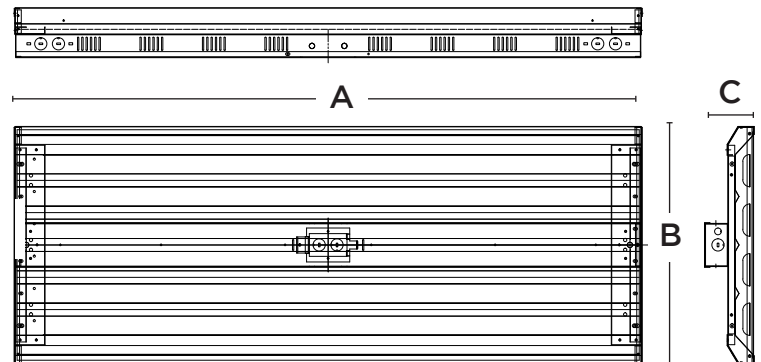

### Dimensions

65W / 85W / 130W

170W / 210W

255W / 300W

400W

PRODUCT	A (L)	B (W)	C (H)
65W/85W/130W	24"	13"	3.37"
170W/210W	24"	17.4"	3.37"
255W/300W	46"	13"	3.37"
400W	46"	17.2"	3.27"