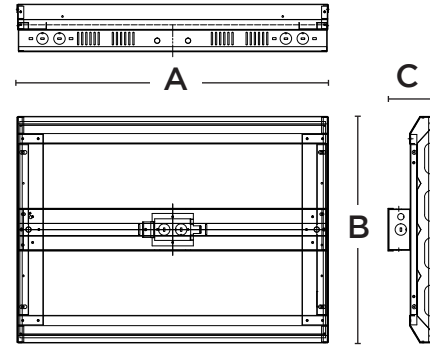

Dimensions

65W / 85W / 130W

170W / 210W

255W / 300W

400W

PRODUCT	A (L)	B (W)	C (H)
65W/85W/130W	24"	13"	3.37"
170W/210W	24"	17.4"	3.37"
255W/300W	46"	13"	3.37"
400W	46"	17.2"	3.27"