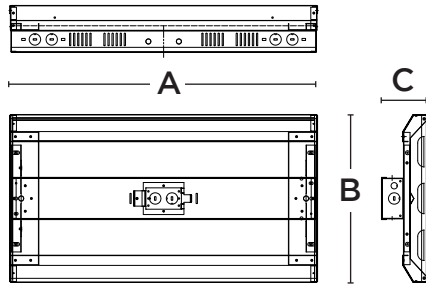

Sensor

SENSOR	TECHNOLOGY	DIMMING	DAYLIGHT HARVESTING	REMOTE CONTROL	QR CODE
MS option	PIR motion sensing	Bi-Level	Photoelectric sensor Set point on/off	RMRC-100	

BLHE Economic Linear Highbay Gen 3

ECO SERIES

Dimensions

65W / 85W / 130W

170W / 210W

255W / 300W

400W

PRODUCT	A (L)	B (W)	C (H)
65W/85W/130W	24"	13"	3.37"
170W/210W	24"	17.4"	3.37"
255W/300W	46"	13"	3.37"
400W	46"	17.2"	3.27"