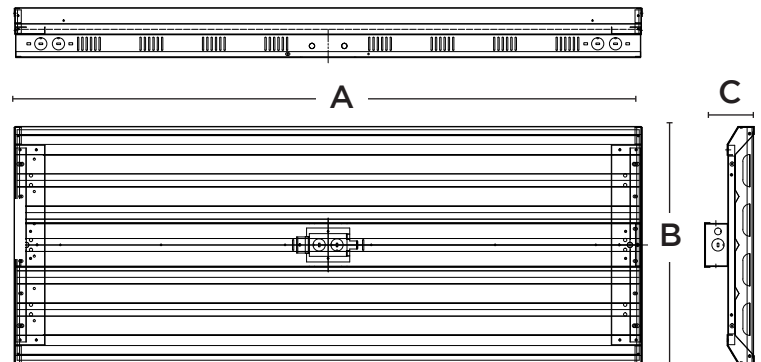

Dimensions

65W / 85W / 130W

170W / 210W

255W / 300W

400W

PRODUCT	A (L)	B (W)	C (H)
65W/85W/130W	24"	13"	3.37"
170W/210W	24"	17.4"	3.37"
255W/300W	46"	13"	3.37"
400W	46"	17.2"	3.27"