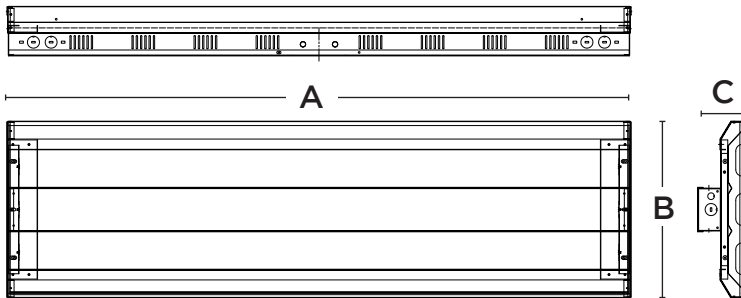

Dimensions

65W / 85W / 130W

170W / 210W

255W / 300W

400W

PRODUCT	A (L)	B (W)	C (H)
65W/85W/130W	24"	13"	3.37"
170W/210W	24"	17.4"	3.37"
255W/300W	46"	13"	3.37"
400W	46"	17.2"	3.27"