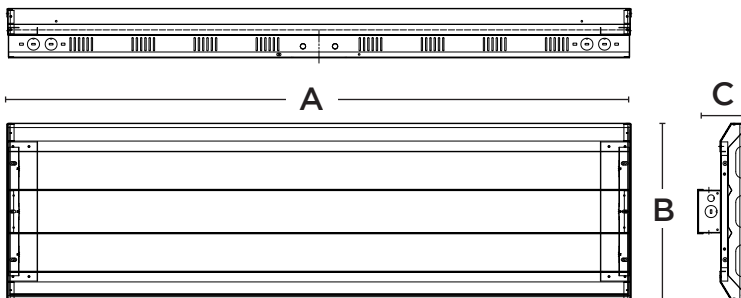

### Dimensions

65W / 85W / 130W

170W / 210W

255W / 300W

400W

PRODUCT	A (L)	B (W)	C (H)
65W/85W/130W	24"	13"	3.37"
170W/210W	24"	17.4"	3.37"
255W/300W	46"	13"	3.37"
400W	46"	17.2"	3.27"