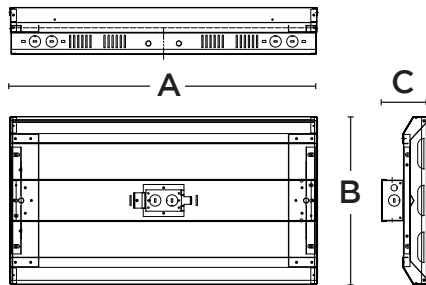

### Sensor

SENSOR	TECHNOLOGY	DIMMING	DAYLIGHT HARVESTING	REMOTE CONTROL	QR CODE
MS option	PIR motion sensing	Bi-Level	Photoelectric sensor Set point on/off	RMRC-100	

### Dimensions

65W / 85W / 130W

170W / 210W

255W / 300W

400W

PRODUCT	A (L)	B (W)	C (H)
65W/85W/130W	24"	13"	3.37"
170W/210W	24"	17.4"	3.37"
255W/300W	46"	13"	3.37"
400W	46"	17.2"	3.27"