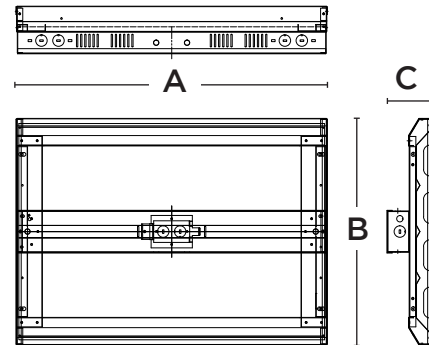

### Dimensions

65W / 85W / 130W

170W / 210W

255W / 300W

400W

PRODUCT	A (L)	B (W)	C (H)
65W/85W/130W	24"	13"	3.37"
170W/210W	24"	17.4"	3.37"
255W/300W	46"	13"	3.37"
400W	46"	17.2"	3.27"