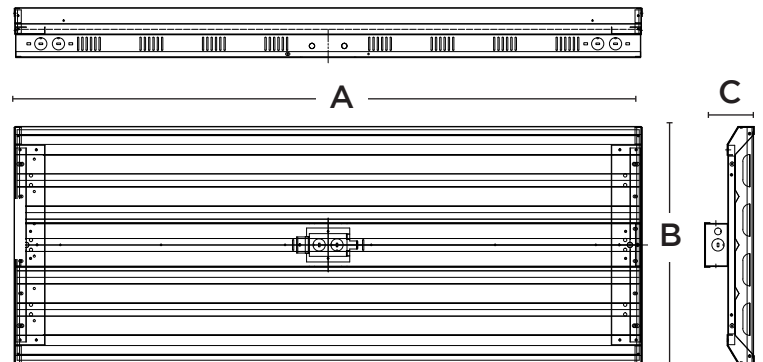

Dimensions

65W / 85W / 130W

170W / 210W

255W / 300W

400W

PRODUCT	A (L)	B (W)	C (H)
65W/85W/130W	24"	13"	3.37"
170W/210W	24"	17.4"	3.37"
255W/300W	46"	13"	3.37"
400W	46"	17.2"	3.27"