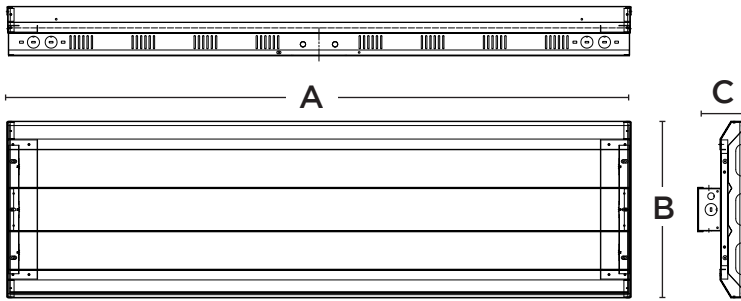

Dimensions

65W / 85W / 130W

170W / 210W

255W / 300W

400W

PRODUCT	A (L)	B (W)	C (H)
65W/85W/130W	24"	13"	3.37"
170W/210W	24"	17.4"	3.37"
255W/300W	46"	13"	3.37"
400W	46"	17.2"	3.27"