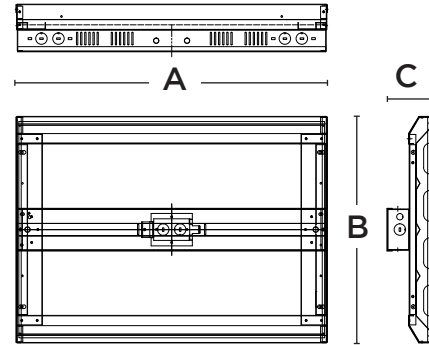

Dimensions

65W / 85W / 130W

170W / 210W

255W / 300W

400W

PRODUCT	A (L)	B (W)	C (H)
65W/85W/130W	24"	13"	3.37"
170W/210W	24"	17.4"	3.37"
255W/300W	46"	13"	3.37"
400W	46"	17.2"	3.27"