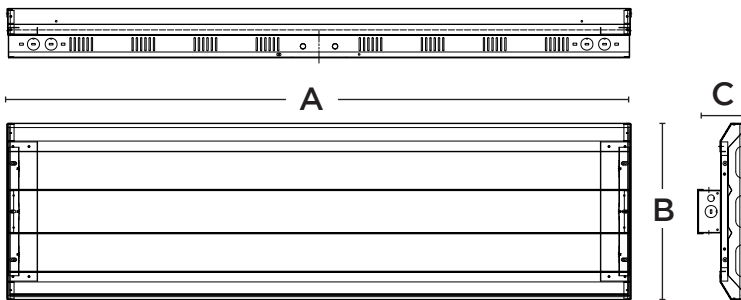

Dimensions

65W / 85W / 130W

170W / 210W

255W / 300W

400W

PRODUCT	A (L)	B (W)	C (H)
65W/85W/130W	24"	13"	3.37"
170W/210W	24"	17.4"	3.37"
255W/300W	46"	13"	3.37"
400W	46"	17.2"	3.27"