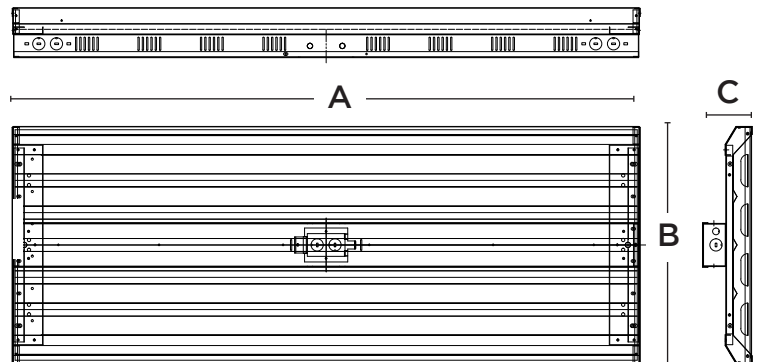

Dimensions

65W / 85W / 130W

170W / 210W

255W / 300W

400W

PRODUCT	A (L)	B (W)	C (H)
65W/85W/130W	24"	13"	3.37"
170W/210W	24"	17.4"	3.37"
255W/300W	46"	13"	3.37"
400W	46"	17.2"	3.27"