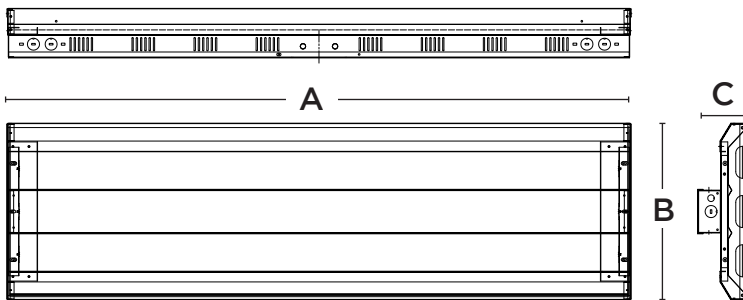

Dimensions

65W / 85W / 130W

170W / 210W

255W / 300W

400W

PRODUCT	A (L)	B (W)	C (H)
65W/85W/130W	24"	13"	3.37"
170W/210W	24"	17.4"	3.37"
255W/300W	46"	13"	3.37"
400W	46"	17.2"	3.27"