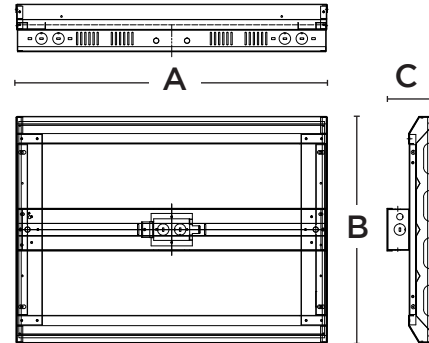

Dimensions

65W / 85W / 130W

170W / 210W

255W / 300W

400W

PRODUCT	A (L)	B (W)	C (H)
65W/85W/130W	24"	13"	3.37"
170W/210W	24"	17.4"	3.37"
255W/300W	46"	13"	3.37"
400W	46"	17.2"	3.27"