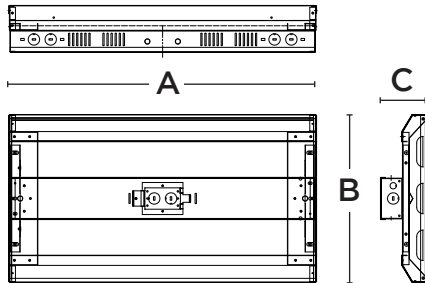

Sensor

SENSOR	TECHNOLOGY	DIMMING	DAYLIGHT HARVESTING	REMOTE CONTROL	QR CODE
MS option	PIR motion sensing	Bi-Level	Photoelectric sensor Set point on/off	RMRC-100	

BLHE Economic Linear Highbay Gen 3

ECO SERIES

Dimensions

65W / 85W / 130W

170W / 210W

255W / 300W

400W

PRODUCT	A (L)	B (W)	C (H)
65W/85W/130W	24"	13"	3.37"
170W/210W	24"	17.4"	3.37"
255W/300W	46"	13"	3.37"
400W	46"	17.2"	3.27"