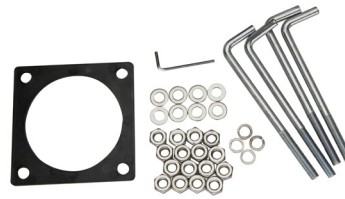

Dimensions:

Bollard	A (H)	B (W)
42" Square	42.00"	6.30"
42" Round Flat Top	42.00"	
42" Round Dome Top	43.66"	
36" Round Flat Top	36.00"	
36" Round Dome Top	37.68"	

Square

Round Flat Top

Round Dome Top

Mounting Kit Details: (Included standard)

Round

Square

PathMAX™ Slim Bollards

CCT Selectable

ISOFOOTCANDLE:

Each gridline represents one mounting height.
 For mounting heights other than noted multiply FC by the below factor.

LEGEND

- | | |
|---|--|
| 0.5 fc | 5 fc |
| 1 fc | 10 fc |
| 2 fc | 20 fc |