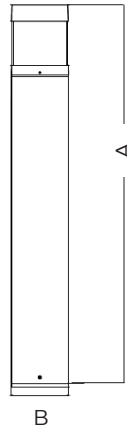

¹Only available as a Flat Top, Type V distribution, 42" model
²Only available with 42" height

DLC ID

MODEL NUMBER	DLC ID
BL-CLSF22UCSB[BLANK; CR]	PLANH2MJUG7Y
BL-CLRD22UCS[BLANK, 36]B[BLANK; CR]	PLGDLA1V01NH
BL-CLRF22UCS[BLANK, 36]B[BLANK; CR]	PLZNC7TMOEDP

Dimensions:

Bollard	A (H)	B (W)
42" Square	42.00"	6.30"
42" Round Flat Top	42.00"	
42" Round Dome Top	43.66"	
36" Round Flat Top	36.00"	
36" Round Dome Top	37.68"	

Square

Round Flat Top

Round Dome Top

Mounting Kit Details: (Included standard)