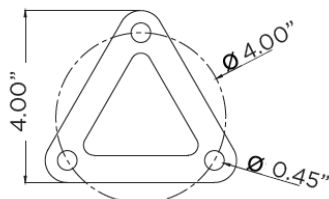

Dimensions:

Bollard	A (H)	B (W)
42" Square	42.00"	6.30"
42" Round Flat Top	42.00"	
42" Round Dome Top	43.66"	
36" Round Flat Top	36.00"	
36" Round Dome Top	37.68"	

Square

Round Flat Top

Round Dome Top

Mounting Kit Details: (Included standard)

Round

Square

PathMAX™ Slim Bollards

CCT Selectable

ISOFOOTCANDLE:

Each gridline represents one mounting height.
 For mounting heights other than noted multiply FC by the below factor.

LEGEND

- | | |
|---|--|
| 0.5 fc | 5 fc |
| 1 fc | 10 fc |
| 2 fc | 20 fc |

$$\text{Factor} = \frac{(\text{Chart's Mtg Height})^2}{(\text{Actual Mtg Height})^2}$$

42" SQUARE

36" ROUND TYPE V

42" ROUND TYPE V

36" LOUVER

42" LOUVER