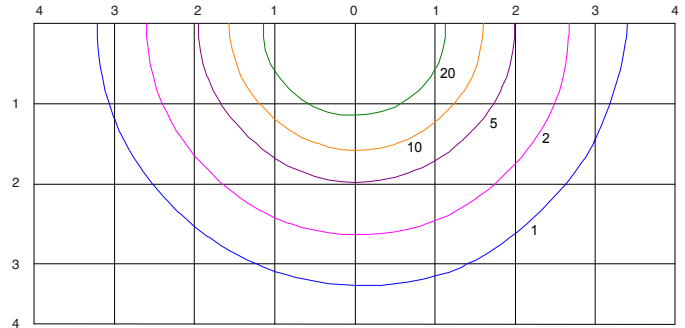

Round

Square

PathMAX™ Slim Bollards

CCT Selectable

ISOFOOTCANDLE:

Each gridline represents one mounting height.
 For mounting heights other than noted multiply FC by the below factor.

LEGEND

- | | |
|---|--|
| 0.5 fc | 5 fc |
| 1 fc | 10 fc |
| 2 fc | 20 fc |

$$\text{Factor} = \frac{(\text{Chart's Mtg Height})^2}{(\text{Actual Mtg Height})^2}$$

42" SQUARE

36" ROUND TYPE V

42" ROUND TYPE V

36" LOUVER

42" LOUVER