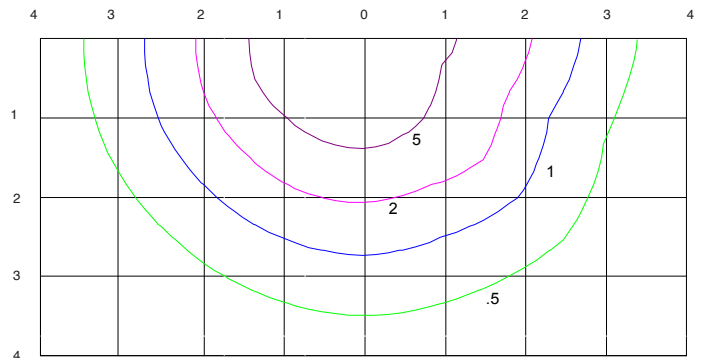

Round

Square

PathMAX™ Slim Bollards

CCT Selectable

ISOFOOTCANDLE:

Each gridline represents one mounting height.
 For mounting heights other than noted multiply FC by the below factor.

LEGEND

- | | |
|---|--|
| 0.5 fc | 5 fc |
| 1 fc | 10 fc |
| 2 fc | 20 fc |

$$\text{Factor} = \frac{(\text{Chart's Mtg Height})^2}{(\text{Actual Mtg Height})^2}$$

42" SQUARE

36" ROUND TYPE V

42" ROUND TYPE V

36" LOUVER

42" LOUVER