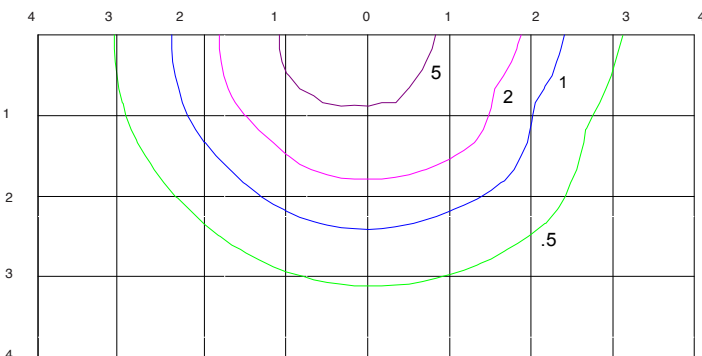

Round

Square

PathMAX™ Slim Bollards

CCT Selectable

ISOFOOTCANDLE:

Each gridline represents one mounting height.
 For mounting heights other than noted multiply FC by the below factor.

LEGEND

- | | |
|---|--|
| 0.5 fc | 5 fc |
| 1 fc | 10 fc |
| 2 fc | 20 fc |

$$\text{Factor} = \frac{(\text{Chart's Mtg Height})^2}{(\text{Actual Mtg Height})^2}$$

42" SQUARE

36" ROUND TYPE V

42" ROUND TYPE V

36" LOUVER

42" LOUVER