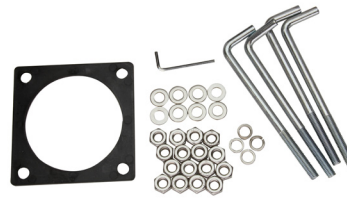

Dimensions:

Bollard	A (H)	B (W)
42" Square	42.00"	6.30"
42" Round Flat Top	42.00"	
42" Round Dome Top	43.66"	
36" Round Flat Top	36.00"	
36" Round Dome Top	37.68"	

Square

Round Flat Top

Round Dome Top

Mounting Kit Details: (Included standard)

Round

Square

PathMAX™ Slim Bollards

CCT Selectable

ISOFOOTCANDLE:

Each gridline represents one mounting height.
 For mounting heights other than noted multiply FC by the below factor.

LEGEND

- | | |
|--|---|
| 0.5 fc | 5 fc |
| 1 fc | 10 fc |
| 2 fc | 20 fc |