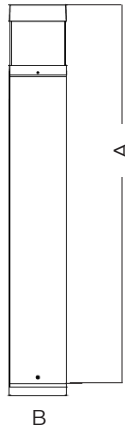

¹Only available as a Flat Top, Type V distribution, 42" model
²Only available with 42" height

DLC ID

MODEL NUMBER	DLC ID
BL-CLSF22UCSB[BLANK; CR]	PLANH2MJUG7Y
BL-CLRD22UCS[BLANK, 36]B[BLANK; CR]	PLGDLA1V01NH
BL-CLRF22UCS[BLANK, 36]B[BLANK; CR]	PLZNC7TMOEDP

Dimensions:

Bollard	A (H)	B (W)
42" Square	42.00"	6.30"
42" Round Flat Top	42.00"	
42" Round Dome Top	43.66"	
36" Round Flat Top	36.00"	
36" Round Dome Top	37.68"	

Square

Round Flat Top

Round Dome Top

Mounting Kit Details: (Included standard)