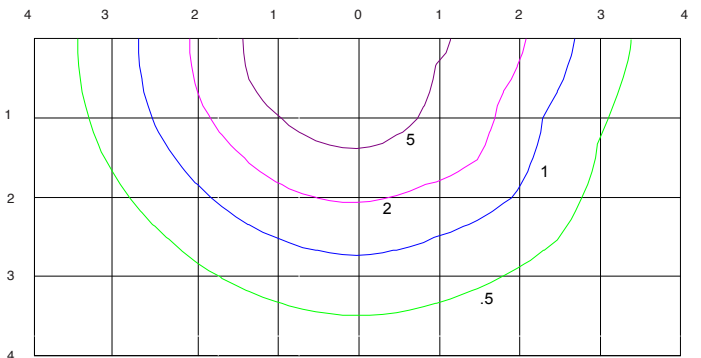

$$\text{Factor} = \frac{(\text{Chart's Mtg Height})^2}{(\text{Actual Mtg Height})^2}$$

42" SQUARE

36" ROUND TYPE V

42" ROUND TYPE V

36" LOUVER

42" LOUVER