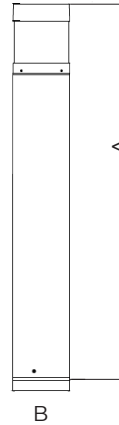

¹Only available as a Flat Top, Type V distribution, 42" model
²Only available with 42" height

DLC ID

MODEL NUMBER	DLC ID
BL-CLSF22UCSB[BLANK; CR]	PLANH2MJUG7Y
BL-CLRD22UCS[BLANK, 36]B[BLANK; CR]	PLGDLA1V01NH
BL-CLRF22UCS[BLANK, 36]B[BLANK; CR]	PLZNC7TMOEDP

Dimensions:

Bollard	A (H)	B (W)
42" Square	42.00"	6.30"
42" Round Flat Top	42.00"	
42" Round Dome Top	43.66"	
36" Round Flat Top	36.00"	
36" Round Dome Top	37.68"	

Square

Round Flat Top

Round Dome Top

Mounting Kit Details: (Included standard)