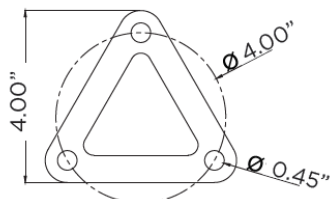

Dimensions:

Bollard	A (H)	B (W)
42" Square	42.00"	6.30"
42" Round Flat Top	42.00"	
42" Round Dome Top	43.66"	
36" Round Flat Top	36.00"	
36" Round Dome Top	37.68"	

Square

Round Flat Top

Round Dome Top

Mounting Kit Details: (Included standard)

Round

Square

PathMAX™ Slim Bollards

CCT Selectable

ISOFOOTCANDLE:

Each gridline represents one mounting height.
 For mounting heights other than noted multiply FC by the below factor.

LEGEND

- | | |
|--|---|
| 0.5 fc | 5 fc |
| 1 fc | 10 fc |
| 2 fc | 20 fc |

$$\text{Factor} = \frac{(\text{Chart's Mtg Height})^2}{(\text{Actual Mtg Height})^2}$$

42" SQUARE

36" ROUND TYPE V

42" ROUND TYPE V

36" LOUVER

42" LOUVER