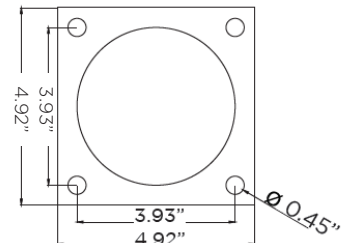

PathMAX™ Slim Bollards CCT Selectable

Dimmers

LEVITON	DD710-BDE, IP-710-LFZ, DS710-10E
LUTRON	DVTV-WH, DVSTV-453P

Specifications

	BL-CRSF22UCSB (Square, Type V)	BL-CLRx22UCSxxB (Round, Type V)	BL-CLR22UCSLRB (Round, Louver)
Power Consumption (W)		22W	
Lumens Delivered (lm)	2860	2860	1320
Efficacy (lm/W)	130	130	60
CRI		≥80	
CCT (K)	CCT Selectable 3000K, 4000K & 5000K		
BUG Rating	B1-U3-G1		B1-U3-G2
L70 Lifetime (hrs)		≥50,000 Hrs	
Input Voltage	120-277Vac, 50/60Hz		
Power Factor	≥0.9		
Operating Temperature	-40°F - 122°F (-40°C - 50°C)		
Listings	DLC Premium, UL Listed, IP65		
Environment	Outdoor, Wet location		
Warranty	5 year warranty		

Dimensions:

Bollard	A (H)	B (W)
42" Square	42.00"	6.30"
42" Round Flat Top	42.00"	
42" Round Dome Top	43.66"	
36" Round Flat Top	36.00"	
36" Round Dome Top	37.68"	

Mounting Kit Details: (Included standard)

Square