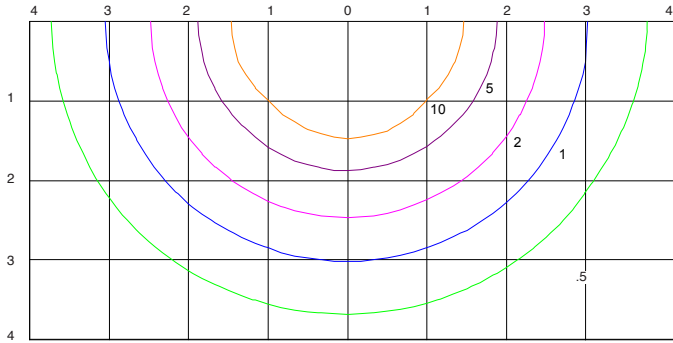

PathMAX™ Slim Bollards

CCT Selectable

ISOFOOTCANDLE:

Each gridline represents one mounting height.
For mounting heights other than noted multiply FC by the below factor.

LEGEND

 0.5 fc	 5 fc
 1 fc	 10 fc
 2 fc	 20 fc

$$\text{Factor} = \frac{(\text{Chart's Mtg Height})^2}{(\text{Actual Mtg Height})^2}$$

42" SQUARE