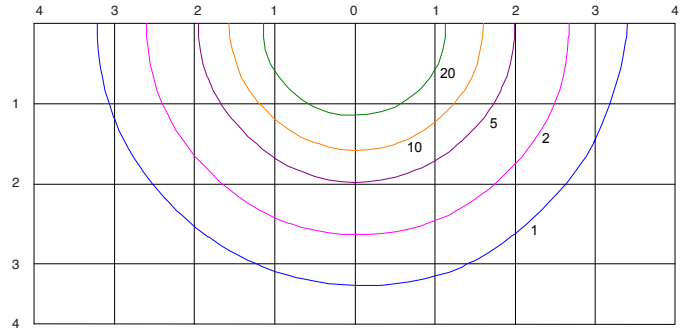

36" ROUND TYPE V