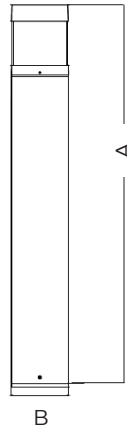

## Ordering Information

FAMILY	-	SUB FAMILY	SHAPE	STYLE	WATTAGE	VOLTAGE	CCT	DISTRIBUTION	HEIGHT	FINISH	CONTROLS
BL= PathMAX™ Bollard, Slim Series		CL= Classic	R= Round S= Square	D= Dome Top F= Flat Top	22= 22W	U= 120-277V	CS= 3000/ 4000/ 5000K	BLANK= Type V  LR= Louvers	BLANK= 42" 36= 36"	B= Bronze  <i>Contact Maxlite for custom finishes</i>	<sup>2</sup> CR= Controls Ready port

## Dimensions:

Bollard	A (H)	B (W)
42" Square	42.00"	6.30"
42" Round Flat Top	42.00"	
42" Round Dome Top	43.66"	
36" Round Flat Top	36.00"	
36" Round Dome Top	37.68"	

Square

Round Flat Top

Round Dome Top