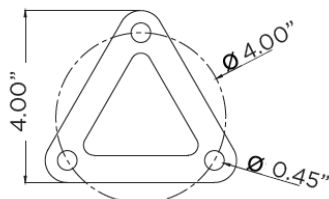

Mounting Kit Details: (Included standard)

Round