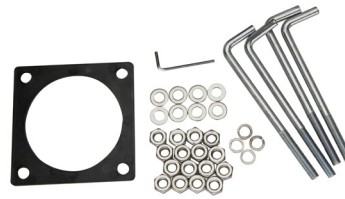

## Dimensions:

Bollard	A (H)	B (W)
42" Square	42.00"	6.30"
42" Round Flat Top	42.00"	
42" Round Dome Top	43.66"	
36" Round Flat Top	36.00"	
36" Round Dome Top	37.68"	

Square

Round Flat Top

Round Dome Top

## Mounting Kit Details: (Included standard)

Round

Square