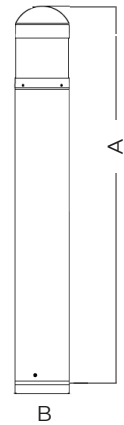

## Ordering Information

FAMILY	-	SUB FAMILY	SHAPE	STYLE	WATTAGE	VOLTAGE	CCT	DISTRIBUTION	HEIGHT	FINISH	CONTROLS
BL= PathMAX™ Bollard, Slim Series		CL= Classic	R= Round S= Square	D= Dome Top F= Flat Top	22= 22W	U= 120-277V	CS= 3000/ 4000/ 5000K	BLANK= Type V  LR= Louvers	BLANK= 42" 36= 36"	B= Bronze  <i>Contact Maxlite for custom finishes</i>	<sup>2</sup> CR= Controls Ready port

## Dimensions:

Bollard	A (H)	B (W)
42" Square	42.00"	6.30"
42" Round Flat Top	42.00"	
42" Round Dome Top	43.66"	
36" Round Flat Top	36.00"	
36" Round Dome Top	37.68"	

Square

Round Flat Top

Round Dome Top