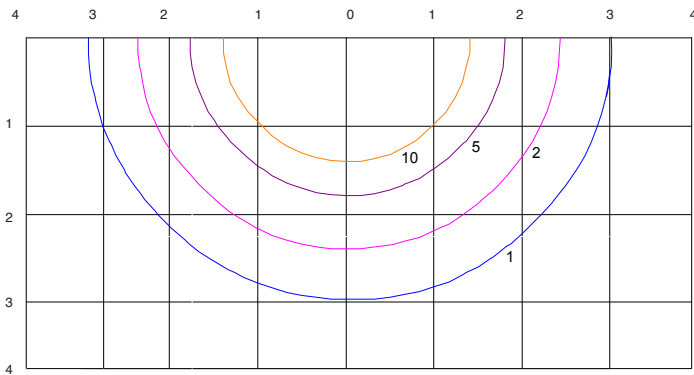

Round

Square

PathMAX™ Slim Bollards

CCT Selectable

ISOFOOTCANDLE:

Each gridline represents one mounting height.
 For mounting heights other than noted multiply FC by the below factor.

$$\text{Factor} = \frac{(\text{Chart's Mtg Height})^2}{(\text{Actual Mtg Height})^2}$$

LEGEND

- 0.5 fc
- 5 fc
- 1 fc
- 10 fc
- 2 fc
- 20 fc

42" SQUARE

36" ROUND TYPE V

42" ROUND TYPE V

36" LOUVER

42" LOUVER