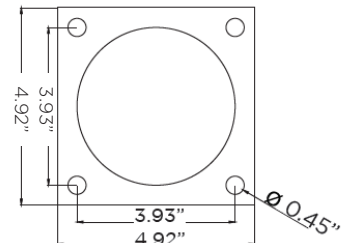

Dimensions:

Bollard	A (H)	B (W)
42" Square	42.00"	6.30"
42" Round Flat Top	42.00"	
42" Round Dome Top	43.66"	
36" Round Flat Top	36.00"	
36" Round Dome Top	37.68"	

Square

Round Flat Top

Round Dome Top

Mounting Kit Details: (Included standard)

Round

Square

PathMAX™ Slim Bollards

CCT Selectable

ISOFOOTCANDLE:

Each gridline represents one mounting height.
 For mounting heights other than noted multiply FC by the below factor.

$$\text{Factor} = \frac{(\text{Chart's Mtg Height})^2}{(\text{Actual Mtg Height})^2}$$