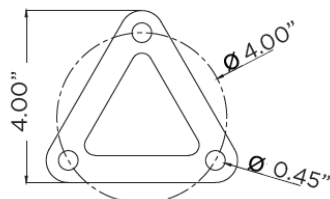

Dimensions:

Bollard	A (H)	B (W)
42" Square	42.00"	6.30"
42" Round Flat Top	42.00"	
42" Round Dome Top	43.66"	
36" Round Flat Top	36.00"	
36" Round Dome Top	37.68"	

Square

Round Flat Top

Round Dome Top

Mounting Kit Details: (Included standard)

Round

Square

PathMAX™ Slim Bollards

CCT Selectable

ISOFOOTCANDLE:

Each gridline represents one mounting height.
 For mounting heights other than noted multiply FC by the below factor.

$$\text{Factor} = \frac{(\text{Chart's Mtg Height})^2}{(\text{Actual Mtg Height})^2}$$