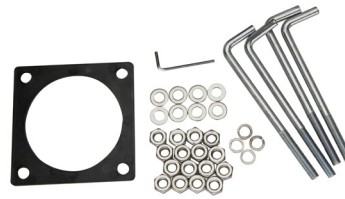

Dimensions:

Bollard	A (H)	B (W)
42" Square	42.00"	6.30"
42" Round Flat Top	42.00"	
42" Round Dome Top	43.66"	
36" Round Flat Top	36.00"	
36" Round Dome Top	37.68"	

Square

Round Flat Top

Round Dome Top

Mounting Kit Details: (Included standard)

Round

Square

PathMAX™ Slim Bollards

CCT Selectable

ISOFOOTCANDLE:

Each gridline represents one mounting height.
 For mounting heights other than noted multiply FC by the below factor.

$$\text{Factor} = \frac{(\text{Chart's Mtg Height})^2}{(\text{Actual Mtg Height})^2}$$