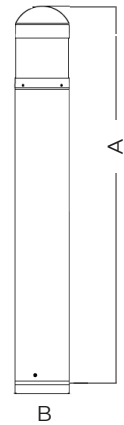

Dimensions:

Bollard	A (H)	B (W)
42" Square	42.00"	6.30"
42" Round Flat Top	42.00"	
42" Round Dome Top	43.66"	
36" Round Flat Top	36.00"	
36" Round Dome Top	37.68"	

Square

Round Flat Top

Round Dome Top

Mounting Kit Details: (Included standard)

Round

Square

PathMAX™ Slim Bollards

CCT Selectable

ISOFOOTCANDLE:

Each gridline represents one mounting height.
 For mounting heights other than noted multiply FC by the below factor.

$$\text{Factor} = \frac{(\text{Chart's Mtg Height})^2}{(\text{Actual Mtg Height})^2}$$

LEGEND

- 0.5 fc
- 5 fc
- 1 fc
- 10 fc
- 2 fc
- 20 fc

42" SQUARE

36" ROUND TYPE V

42" ROUND TYPE V

36" LOUVER

42" LOUVER