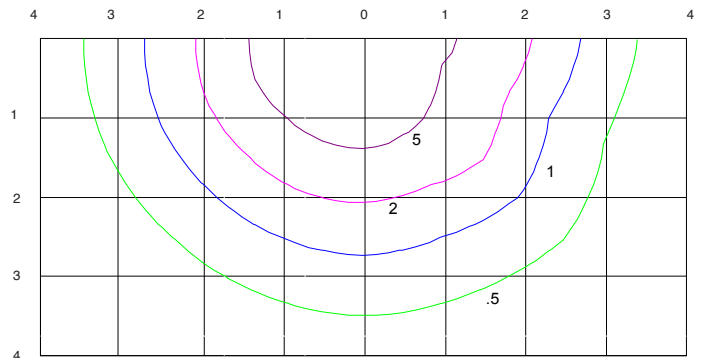

Round

Square

PathMAX™ Slim Bollards

CCT Selectable

ISOFOOTCANDLE:

Each gridline represents one mounting height.
 For mounting heights other than noted multiply FC by the below factor.

$$\text{Factor} = \frac{(\text{Chart's Mtg Height})^2}{(\text{Actual Mtg Height})^2}$$

LEGEND

- 0.5 fc
- 5 fc
- 1 fc
- 10 fc
- 2 fc
- 20 fc

42" SQUARE

36" ROUND TYPE V

42" ROUND TYPE V

36" LOUVER

42" LOUVER