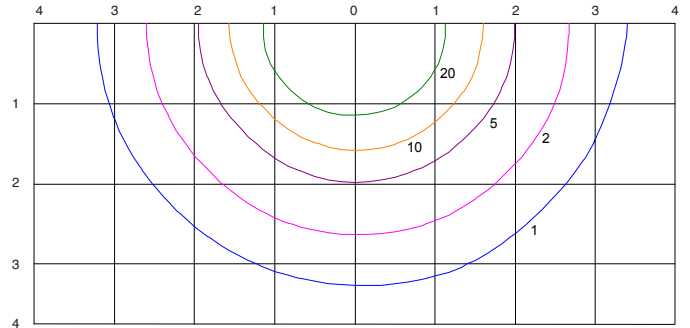

Round

Square

PathMAX™ Slim Bollards

CCT Selectable

ISOFOOTCANDLE:

Each gridline represents one mounting height.
 For mounting heights other than noted multiply FC by the below factor.

$$\text{Factor} = \frac{(\text{Chart's Mtg Height})^2}{(\text{Actual Mtg Height})^2}$$

LEGEND

- 0.5 fc
- 5 fc
- 1 fc
- 10 fc
- 2 fc
- 20 fc

42" SQUARE

36" ROUND TYPE V

42" ROUND TYPE V

36" LOUVER

42" LOUVER