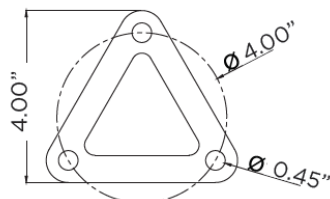

Dimensions:

Bollard	A (H)	B (W)
42" Square	42.00"	6.30"
42" Round Flat Top	42.00"	
42" Round Dome Top	43.66"	
36" Round Flat Top	36.00"	
36" Round Dome Top	37.68"	

Square

Round Flat Top

Round Dome Top

Mounting Kit Details: (Included standard)

Round

Square

PathMAX™ Slim Bollards

CCT Selectable

ISOFOOTCANDLE:

Each gridline represents one mounting height.
 For mounting heights other than noted multiply FC by the below factor.

LEGEND

- | | |
|---|--|
| 0.5 fc | 5 fc |
| 1 fc | 10 fc |
| 2 fc | 20 fc |

$$\text{Factor} = \frac{(\text{Chart's Mtg Height})^2}{(\text{Actual Mtg Height})^2}$$

42" SQUARE

36" ROUND TYPE V

42" ROUND TYPE V

36" LOUVER

42" LOUVER