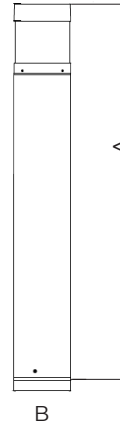

¹Only available as a Flat Top, Type V distribution, 42" model
²Only available with 42" height

DLC ID

MODEL NUMBER	DLC ID
BL-CLSF22UCSB[BLANK; CR]	PLANH2MJUG7Y
BL-CLRD22UCS[BLANK, 36]B[BLANK; CR]	PLGDLA1V01NH
BL-CLRF22UCS[BLANK, 36]B[BLANK; CR]	PLZNC7TMOEDP

Dimensions:

Bollard	A (H)	B (W)
42" Square	42.00"	6.30"
42" Round Flat Top	42.00"	
42" Round Dome Top	43.66"	
36" Round Flat Top	36.00"	
36" Round Dome Top	37.68"	

Square

Round Flat Top

Round Dome Top

Mounting Kit Details: (Included standard)