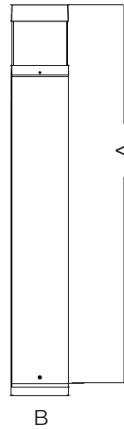

¹Only available as a Flat Top, Type V distribution, 42" model
²Only available with 42" height

DLC ID

MODEL NUMBER	DLC ID
BL-CLSF22UCSB[BLANK; CR]	PLANH2MJUG7Y
BL-CLRD22UCS[BLANK, 36]B[BLANK; CR]	PLGDLA1V01NH
BL-CLRF22UCS[BLANK, 36]B[BLANK; CR]	PLZNC7TMOEDP

Dimensions:

Bollard	A (H)	B (W)
42" Square	42.00"	6.30"
42" Round Flat Top	42.00"	
42" Round Dome Top	43.66"	
36" Round Flat Top	36.00"	
36" Round Dome Top	37.68"	

Square

Round Flat Top

Round Dome Top

Mounting Kit Details: (Included standard)