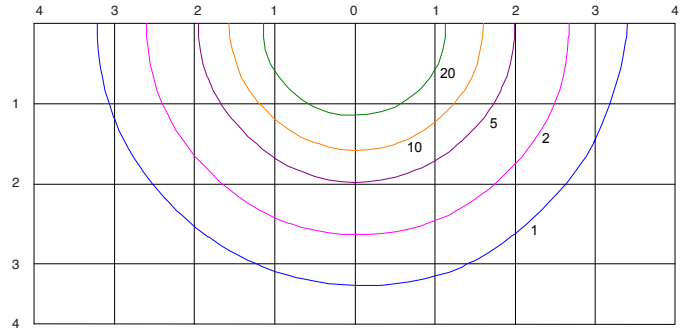

Round

Square

PathMAX™ Slim Bollards

CCT Selectable

ISOFOOTCANDLE:

Each gridline represents one mounting height.
 For mounting heights other than noted multiply FC by the below factor.

LEGEND

- | | |
|--|---|
| 0.5 fc | 5 fc |
| 1 fc | 10 fc |
| 2 fc | 20 fc |

$$\text{Factor} = \frac{(\text{Chart's Mtg Height})^2}{(\text{Actual Mtg Height})^2}$$

42" SQUARE

36" ROUND TYPE V

42" ROUND TYPE V

36" LOUVER

42" LOUVER