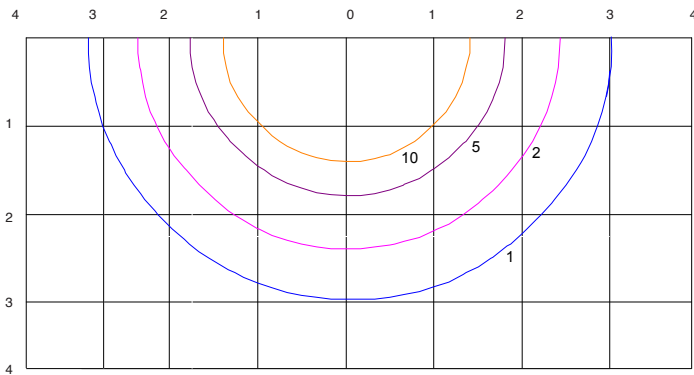

Round

Square

PathMAX™ Slim Bollards

CCT Selectable

ISOFOOTCANDLE:

Each gridline represents one mounting height.
 For mounting heights other than noted multiply FC by the below factor.

LEGEND

- | | |
|--|---|
| 0.5 fc | 5 fc |
| 1 fc | 10 fc |
| 2 fc | 20 fc |

$$\text{Factor} = \frac{(\text{Chart's Mtg Height})^2}{(\text{Actual Mtg Height})^2}$$

42" SQUARE

36" ROUND TYPE V

42" ROUND TYPE V

36" LOUVER

42" LOUVER