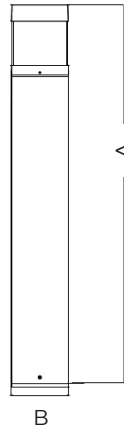

¹Only available as a Flat Top, Type V distribution, 42" model

²Only available with 42" height

DLC ID

MODEL NUMBER	DLC ID
BL-CLSF22UCSB[BLANK; CR]	PLANH2MJUG7Y
BL-CLRD22UCS[BLANK, 36]B[BLANK; CR]	PLGDLA1V01NH
BL-CLRF22UCS[BLANK, 36]B[BLANK; CR]	PLZNC7TMOEDP

Dimensions:

Bollard	A (H)	B (W)
42" Square	42.00"	6.30"
42" Round Flat Top	42.00"	
42" Round Dome Top	43.66"	
36" Round Flat Top	36.00"	
36" Round Dome Top	37.68"	

Square

Round Flat Top

Round Dome Top

Mounting Kit Details: (Included standard)