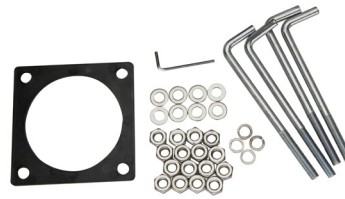

Dimensions:

Bollard	A (H)	B (W)
42" Square	42.00"	6.30"
42" Round Flat Top	42.00"	
42" Round Dome Top	43.66"	
36" Round Flat Top	36.00"	
36" Round Dome Top	37.68"	

Square

Round Flat Top

Round Dome Top

Mounting Kit Details: (Included standard)

Round

Square

PathMAX™ Slim Bollards

CCT Selectable

ISOFOOTCANDLE:

Each gridline represents one mounting height.
 For mounting heights other than noted multiply FC by the below factor.

LEGEND

- | | |
|--|---|
| 0.5 fc | 5 fc |
| 1 fc | 10 fc |
| 2 fc | 20 fc |