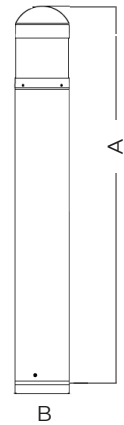

Dimensions:

Bollard	A (H)	B (W)
42" Square	42.00"	6.30"
42" Round Flat Top	42.00"	
42" Round Dome Top	43.66"	
36" Round Flat Top	36.00"	
36" Round Dome Top	37.68"	

Square

Round Flat Top

Round Dome Top

Mounting Kit Details: (Included standard)

Round

Square

PathMAX™ Slim Bollards

CCT Selectable

ISOFOOTCANDLE:

Each gridline represents one mounting height.
 For mounting heights other than noted multiply FC by the below factor.

LEGEND

- | | |
|--|---|
| 0.5 fc | 5 fc |
| 1 fc | 10 fc |
| 2 fc | 20 fc |

$$\text{Factor} = \frac{(\text{Chart's Mtg Height})^2}{(\text{Actual Mtg Height})^2}$$

42" SQUARE

36" ROUND TYPE V

42" ROUND TYPE V

36" LOUVER

42" LOUVER