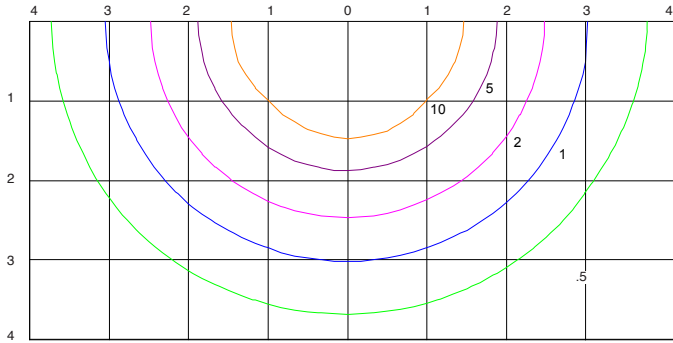

Round

Square

PathMAX™ Slim Bollards

CCT Selectable

ISOFOOTCANDLE:

Each gridline represents one mounting height.
 For mounting heights other than noted multiply FC by the below factor.

LEGEND

- | | |
|--|---|
| 0.5 fc | 5 fc |
| 1 fc | 10 fc |
| 2 fc | 20 fc |

$$\text{Factor} = \frac{(\text{Chart's Mtg Height})^2}{(\text{Actual Mtg Height})^2}$$

42" SQUARE

36" ROUND TYPE V

42" ROUND TYPE V

36" LOUVER

42" LOUVER