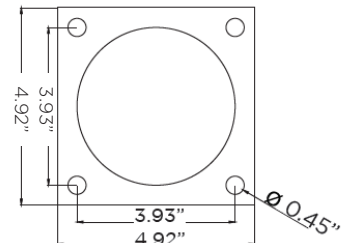

Dimensions:

Bollard	A (H)	B (W)
42" Square	42.00"	6.30"
42" Round Flat Top	42.00"	
42" Round Dome Top	43.66"	
36" Round Flat Top	36.00"	
36" Round Dome Top	37.68"	

Square

Round Flat Top

Round Dome Top

Mounting Kit Details: (Included standard)

Round

Square

PathMAX™ Slim Bollards

CCT Selectable

ISOFOOTCANDLE:

Each gridline represents one mounting height.
 For mounting heights other than noted multiply FC by the below factor.

LEGEND

- | | |
|--|---|
| 0.5 fc | 5 fc |
| 1 fc | 10 fc |
| 2 fc | 20 fc |

$$\text{Factor} = \frac{(\text{Chart's Mtg Height})^2}{(\text{Actual Mtg Height})^2}$$

42" SQUARE

36" ROUND TYPE V

42" ROUND TYPE V

36" LOUVER

42" LOUVER