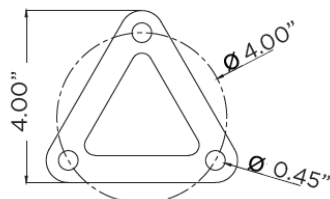

Dimensions:

Bollard	A (H)	B (W)
42" Square	42.00"	6.30"
42" Round Flat Top	42.00"	
42" Round Dome Top	43.66"	
36" Round Flat Top	36.00"	
36" Round Dome Top	37.68"	

Square

Round Flat Top

Round Dome Top

Mounting Kit Details: (Included standard)

Round

Square

PathMAX™ Slim Bollards

CCT Selectable

ISOFOOTCANDLE:

Each gridline represents one mounting height.
 For mounting heights other than noted multiply FC by the below factor.

LEGEND

- | | |
|--|---|
| 0.5 fc | 5 fc |
| 1 fc | 10 fc |
| 2 fc | 20 fc |

$$\text{Factor} = \frac{(\text{Chart's Mtg Height})^2}{(\text{Actual Mtg Height})^2}$$

42" SQUARE

36" ROUND TYPE V

42" ROUND TYPE V

36" LOUVER

42" LOUVER