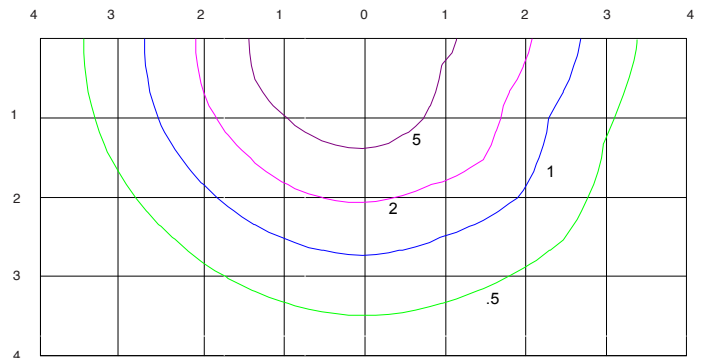

Round

Square

PathMAX™ Slim Bollards

CCT Selectable

ISOFOOTCANDLE:

Each gridline represents one mounting height.
 For mounting heights other than noted multiply FC by the below factor.

LEGEND

- | | |
|--|---|
| 0.5 fc | 5 fc |
| 1 fc | 10 fc |
| 2 fc | 20 fc |

$$\text{Factor} = \frac{(\text{Chart's Mtg Height})^2}{(\text{Actual Mtg Height})^2}$$

42" SQUARE

36" ROUND TYPE V

42" ROUND TYPE V

36" LOUVER

42" LOUVER