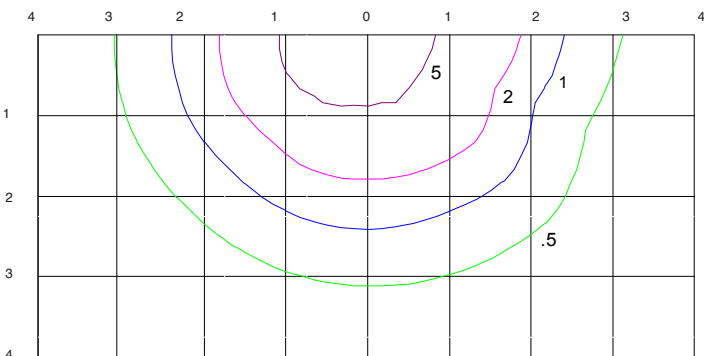

Round

Square

PathMAX™ Slim Bollards

CCT Selectable

ISOFOOTCANDLE:

Each gridline represents one mounting height.
 For mounting heights other than noted multiply FC by the below factor.

LEGEND

- | | |
|--|---|
| 0.5 fc | 5 fc |
| 1 fc | 10 fc |
| 2 fc | 20 fc |

$$\text{Factor} = \frac{(\text{Chart's Mtg Height})^2}{(\text{Actual Mtg Height})^2}$$

42" SQUARE

36" ROUND TYPE V

42" ROUND TYPE V

36" LOUVER

42" LOUVER