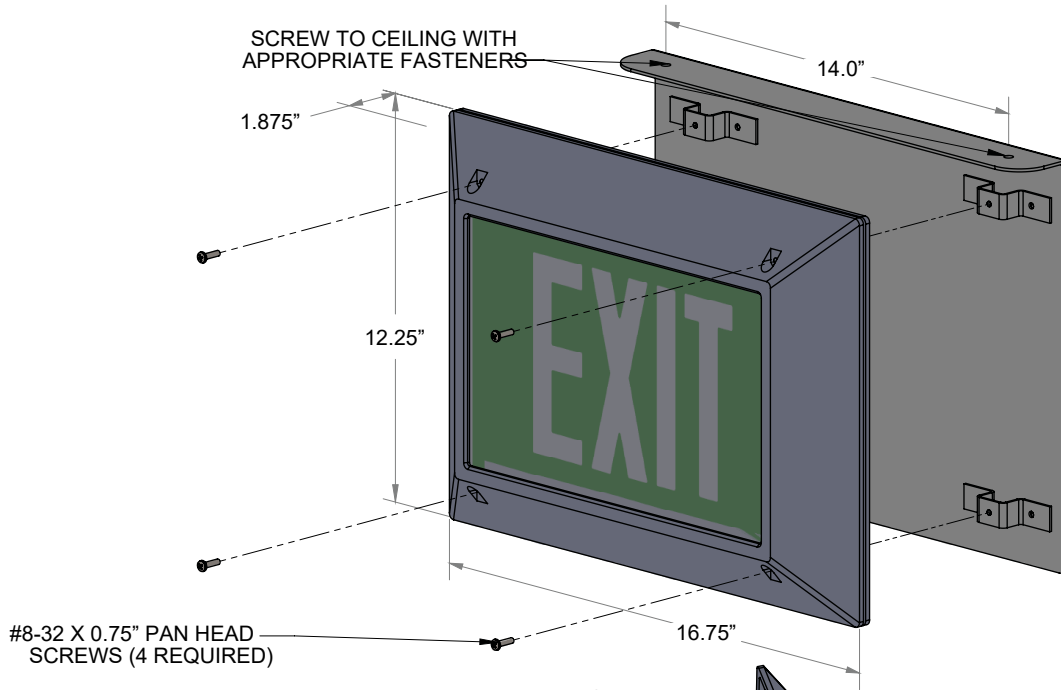

SPECIFICATIONS

CONSTRUCTION

- Cast aluminum frame, 0.187" thick, extends from faceplate at 45° angle from the wall.
- Four holes for #10 tamper-resistant screws.
- Aluminum stencil

TECHNOLOGY

- Isolite Self-Luminous Signs are illuminated with a light source that consists of glass tubes which are internally coated with phosphor and filled with tritium gas, a natural hydrogen isotope.

ARROWS

- Universal chevrons

TEMPERATURE RATING

- From -67°F to 176°F

VIEWING DISTANCE

- 100 foot visibility rating

DIMENSIONS

SINGLE FACE MOUNTING