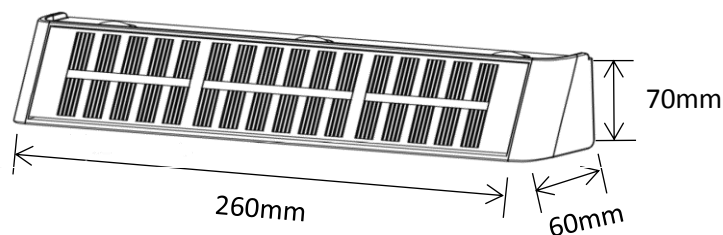

#### Packaged Fitting Weight & Dimensions

W: 1kg

D: 29cm x 10.5cm x 8.5cm