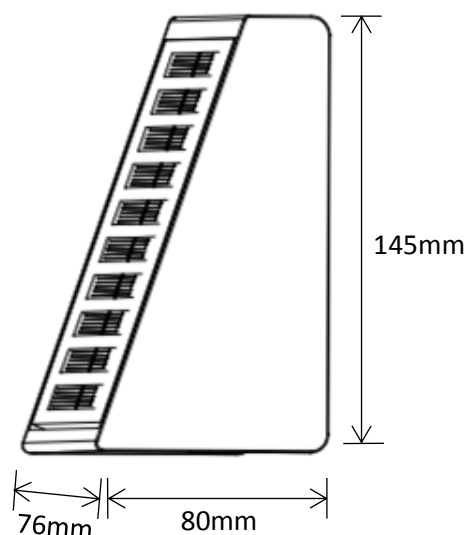

Residential Range

Wall Lights

Up/Down Wall Light

Product Code	LED's	Battery	Solar Panel	IP Rating	Lumens
SLDWL02/BLK -WW	2 x 1W SMD LED Warm White	1 x 3.7v 2200mAh Lithium	1.3W Integrated Polycrystalline	44	100 @ 1m

Features:

- Black P.C. Finish
- Approximately 10-12 hours Operation
- Up and Down Lighting
- Machined Aluminium
- On/Off Switch

1 Year Warranty!

Packaged Fitting Weight & Dimensions

W: 1kg

D: 14cm x 8.5cm x 20.5cm