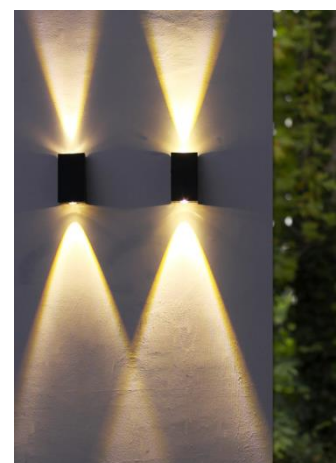

Residential Range

Wall Lights

Up/Down Wall Light

Product Code	LED's	Battery	Solar Panel	IP Rating	Lumens
SLDWL02/BLK -WW	2 x 1W SMD LED Warm White	1 x 3.7v 2200mAh Lithium	1.3W Integrated Polycrystalline	44	100 @ 1m

Features:

- Black P.C. Finish
- Approximately 10-12 hours Operation
- Up and Down Lighting
- Machined Aluminium
- On/Off Switch

1 Year Warranty!

Packaged Fitting Weight & Dimensions

W: 1kg

D: 14cm x 8.5cm x 20.5cm