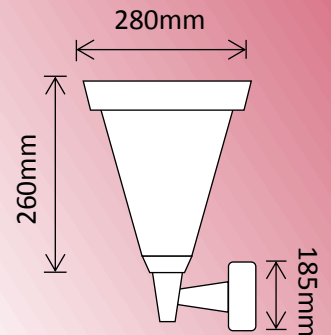

SLDWL0008A-6.2W-PIR

Features:

- Pyro-electric Infrared Sensor
- Manual Over-ride on Sensor
- Built in Photo Electric Cell
- 1 minute Sensor Run Time
- 8-10 hours Operation per day
- Wall Mounting Bracket
- Glass Lampshade
- Black P.C. Finish
- **1 year Warranty!**