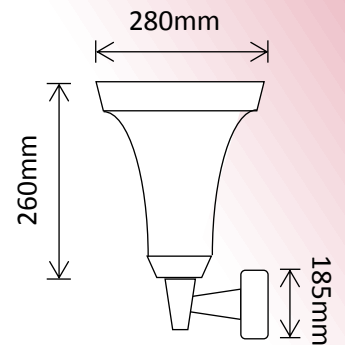

31x LEDs @0.2W ea
1x Warm White
30x Cool White

1x 3.7V
4.4Ah NiMH

4W Integrated
Polycrystalline

Dust & Water
Protection

Aluminium Alloy
Construction

350 Lumens
at 1 metre