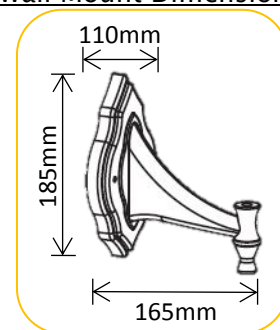

Features:

- Pyro-electric Infrared Sensor
- Aluminium Alloy Construction
- Manual Over-ride on Sensor
- Approximately 8-10 hours Operation
- Approximately 1 minute Sensor duration
- Wall Mounting Bracket
- Glass Lampshade Panels
- Black P.C. Finish

1 Year Warranty!

Wall Mount Dimensions

Packaged Fitting Weight & Dimensions

W: 3.3kg

D: 33cm x 32cm x 38cm