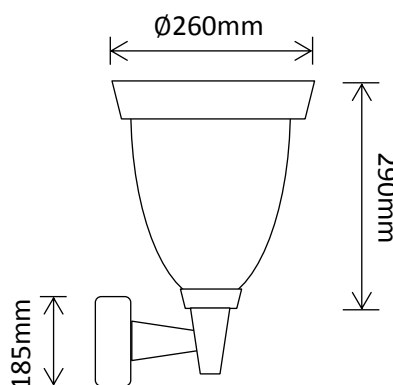

Residential Range

Wall Lights

Traditional Wall Light

Product Code	LED's	Battery	Solar Panel	IP Rating	Lumens
SLDWL0007A-PIR	30 x SMD @0.2W (CW) 1 x SMD @0.2W (WW)	1 x 3.7v 4400mAh Lithium	3W Integrated Polycrystalline	44	350 @ 1m

Features:

- Pyro-electric Infrared Sensor
- Aluminium Alloy Construction
- Manual Over-ride on Sensor
- Approximately 8-10 hours Operation
- Approximately 1 minute Sensor duration
- Wall Mounting Bracket
- Glass Lampshade Panels
- Black P.C. Finish

1 Year Warranty!

Wall Mount Dimensions

Packaged Fitting Weight & Dimensions

W: 3.3kg

D: 33cm x 32cm x 38cm