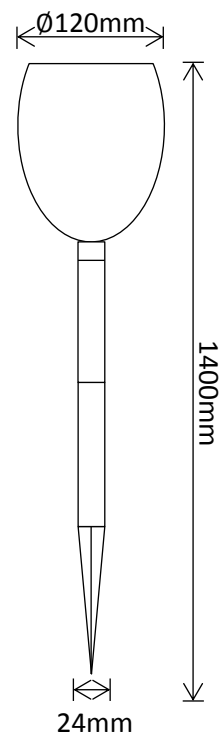

Residential Range

Path/Deck Lights

Tiki Torch

Product Code	LED's	Battery	Solar Panel	IP Rating	Lumens
SLDTT/1	96 x 3528k Warm White	1 x 3.7v 2200mAh Lithium	0.88W ERE Integrated	65	N/A

Features:

- High Quality Plastics Construction
- Approximately 12 hours Operation
- Spike Mounting
- Candle-Like Flicker Effect

1 Year Warranty!

Packaged Fitting Weight & Dimensions

W: 1kg

D: 34cm x 16cm x 14cm