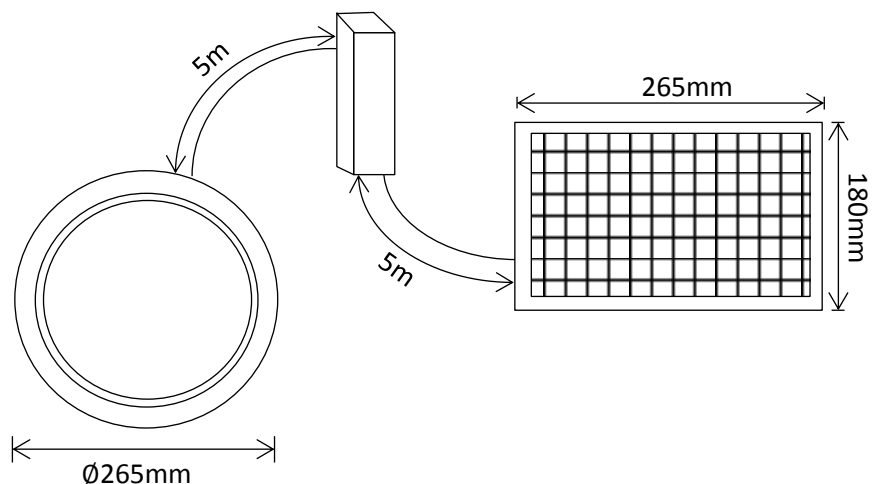

Residential Range

Sky Lights

6W Sky Light

Product Code	LED's	Battery	Solar Panel	IP Rating	Lumens
SLDSKY-6W	30 x LEDs @ 0.2W (Warm White)	1 x 7.4v 3000mAh Lithium	5W Separate Polycrystalline	Panel = 65 Control Box = 44 Light = 20	500 @ 1m

Features:

- Approximately 6-8 hours Operation
- "True Skylight" Operation
- Microwave Motion Sensor

1 Year Warranty!

Packaged Fitting Weight & Dimensions

W: 2kg

D: 28cm x 28cm x 16.5cm