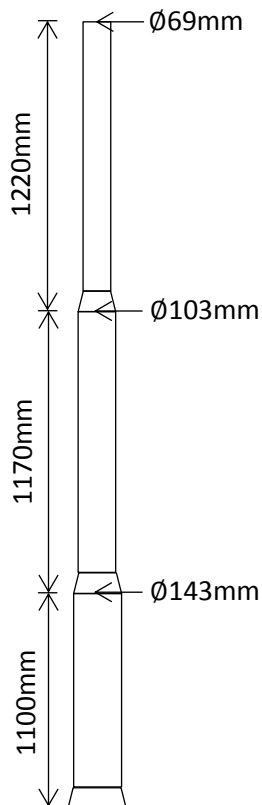

Sectional Aluminium Posts

SLDPOL-3.5

Features:

- Total 3.5m Length
- "Sectional" Construction
- Die-Cast Aluminium
- Lightweight
- Easy DIY
- Colour – Powder Coated Silver
- **Maximum load rating - 15kg**

PACKAGE SIZE: 1.3m

Discontinued

SLDPOL-5.0

Features:

- Total 5m Length
- "Sectional" Construction
- Die-Cast Aluminium
- Lightweight
- Easy DIY
- Colour – Powder Coated Silver
- **Maximum load rating - 15kg**

PACKAGE SIZE: 2.0m