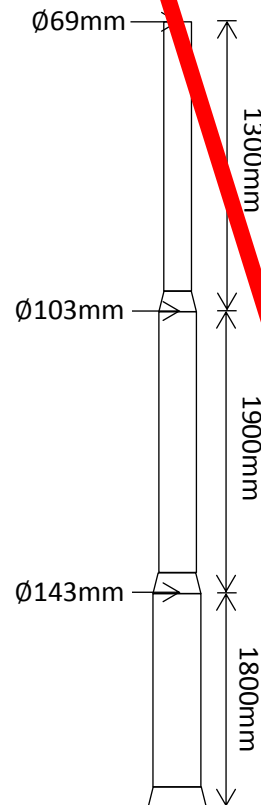

Sectional Aluminium Posts

SLDPOL-3.5

Features:

- Total 3.5m Length
- "Sectional" Construction
- Die-Cast Aluminium
- Lightweight
- Easy DIY
- Colour – Powder Coated Silver
- **Maximum load rating - 15kg**

PACKAGE SIZE: 1.3m

Discontinued

SLDPOL-5.0

Features:

- Total 5m Length
- "Sectional" Construction
- Die-Cast Aluminium
- Lightweight
- Easy DIY
- Colour – Powder Coated Silver
- **Maximum load rating - 15kg**

PACKAGE SIZE: 2.0m