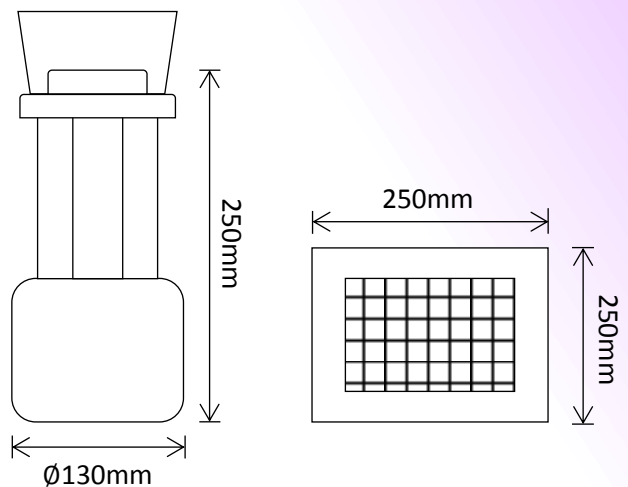

### Features:

- On/Off Switch
- 10-12 hours Operation per day
- Adjustable Handle with Hook
- 3m connection cable on Solar Panel
- 2 ways of charging - Solar / 240v Mains
- 5.5v USB output for Charging of Mobile Phone
- Colour - Blue with Stainless Steel Features
- **1 Year Warranty!**

72x Super Bright  
(5000k CCT) LEDs  
(Cool White)

1x 4V 4.5Ah  
Lead Acid

3W Separate  
Polycrystalline

Dust & Water  
Protection

Durable ABS  
Construction

200 Lumens  
at 1 metre