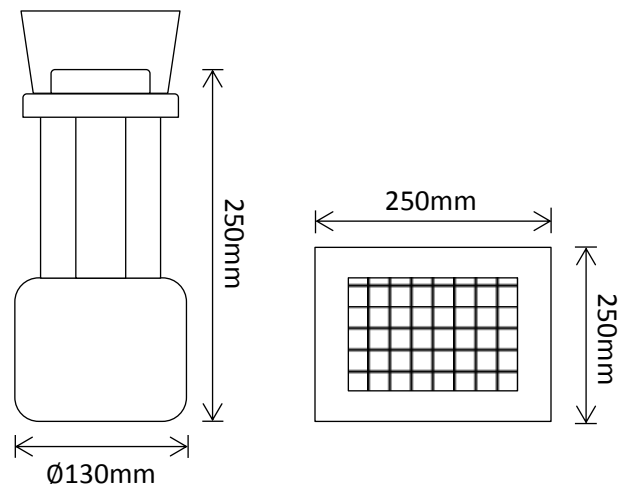

Residential Range

Camping Lanterns

Camping Lantern w/ USB Output

Product Code	LED's	Battery	Solar Panel	IP Rating	Lumens
SLDL2279	72 x 5000K CCT (CW)	1 x 3.7V 4000mAh	3W Separate Polycrystalline	44	200 @ 1m

Features:

- On/Off Switch
- Approximately 8-10 hours Operation
- Adjustable Handle with Hook
- 2 ways of charging – Solar / 240v Mains
- 5.5v USB output for Charging of Devices
- Colour – Blue with Stainless Steel Features

1 Year Warranty!

Packaged Fitting Weight & Dimensions

W: 1.4kg

D: 18.5cm x 17.5cm x 28cm