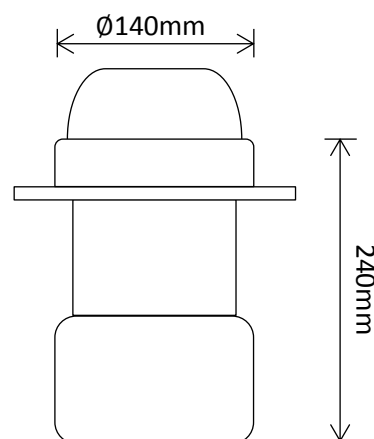

Residential Range

Camping Lanterns

Camping Lantern

Product Code	LED's	Battery	Solar Panel	IP Rating	Lumens
SLDL2271A /BLUE	9 x Super Bright LEDs (CW)	1 x 3.2v 1400mAh Li-ion	4V Integrated Polycrystalline	44	N/A
SLDL2271A /RED	9 x Super Bright LEDs (CW)	1 x 3.2v 1400mAh Li-ion	4V Integrated Polycrystalline	44	N/A

Features:

- Built in Extendable Solar Panel
- Approximately 6-8 hours Operation
- On/Off Switch
- Adjustable Handle
- Colour: Blue or Red

1 Year Warranty!

Packaged Fitting Weight & Dimensions

W: 0.4kg

D: 12.5cm x 13cm x 16.5cm