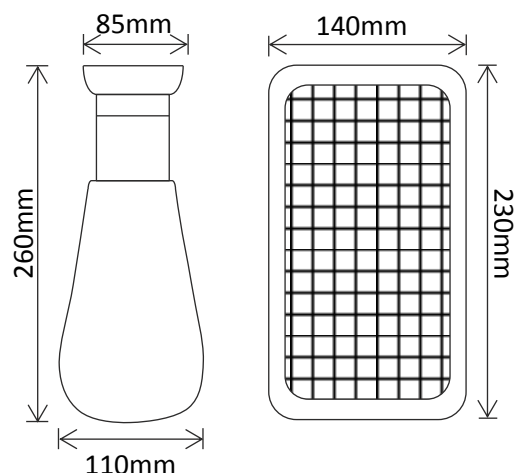

Residential Range

Camping Lanterns

Bluetooth Camping Lantern

Product Code	LED's	Battery	Solar Panel	IP Rating	Lumens
SLDL0813-BT	3 x SMD @1W (CW) 1 x SMD @1W (RGB)	1 x 3.2vDC 5.5Ah LiFePO4	5V 3W Separate Polycrystalline	20	N/A

1 Year Warranty!

Packaged Fitting Weight & Dimensions

W: 1kg

D: 15cm x 15cm x 24.5cm