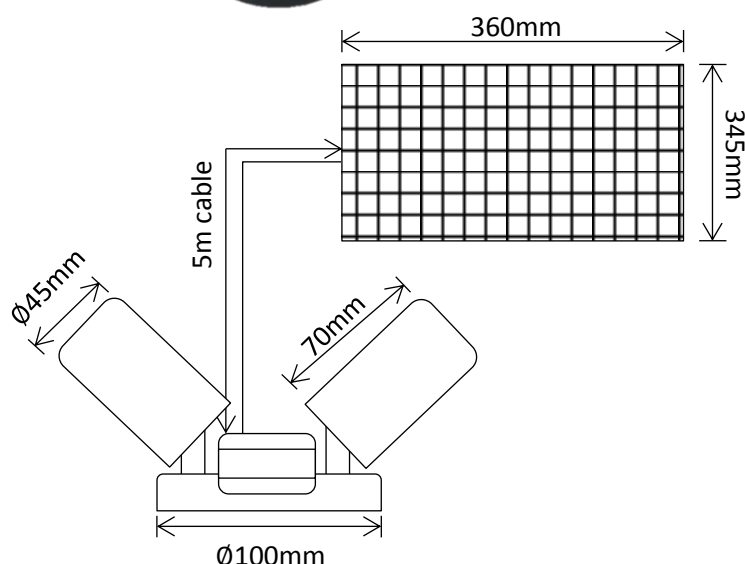

### Flood Light with Motion Sensor

Product Code	LED's	Battery	Solar Panel	IP Rating	Lumens
SLDFL25W-PIR-CW	2 x COB @5W (CW)	1 x 12v 5200mAh	15W Separate Polycrystalline	65	500 @ 1m

#### Features:

- Approximately 6-8-hours Operation
- Pyro-electric Infrared Sensor
- Sensitivity Adjustable
- Time Adjustable
- Remote Control Operation
- 180 Degree Sensor Adjustment
- 360 Degree Light Adjustment
- Wall Mounting Bracket
- Colour - Black

#### Packaged Fitting Weight & Dimensions

W: 4.8kg

D: 47cm x 37cm x 20cm